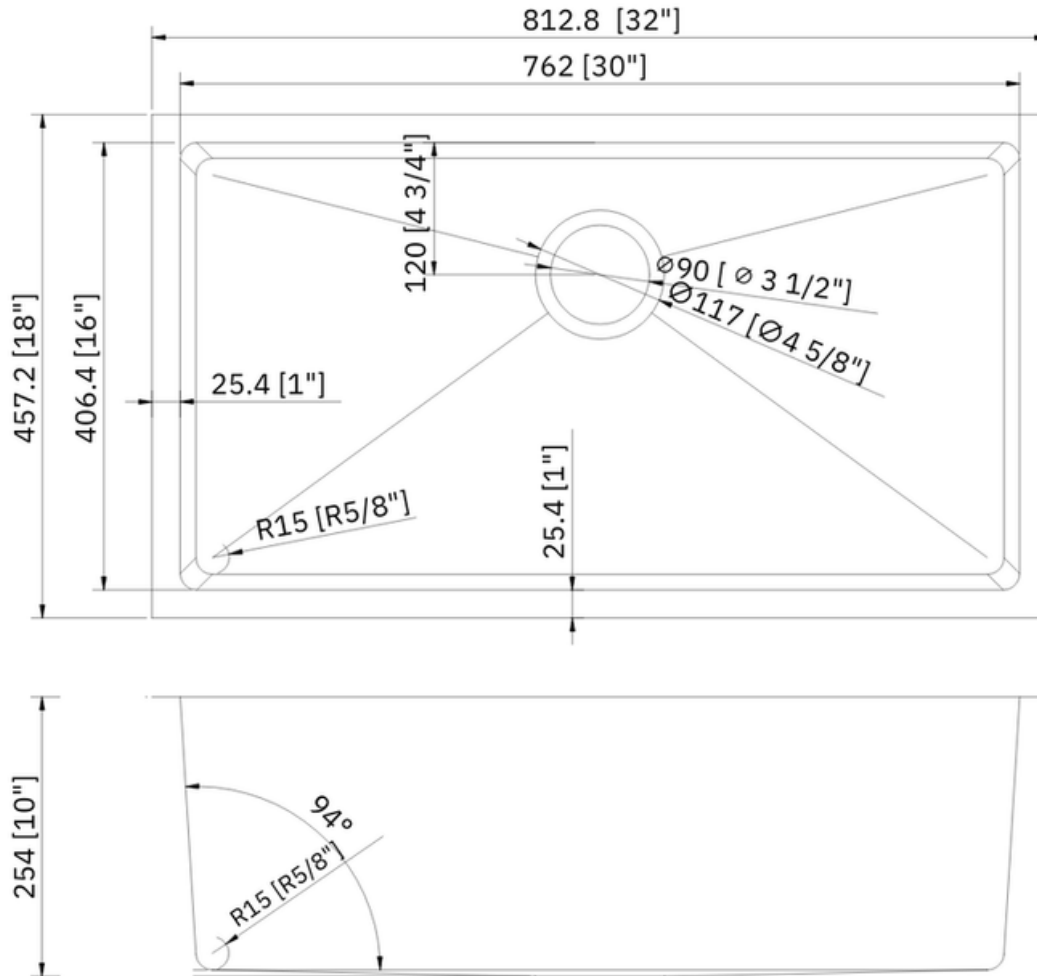

PL-HA115 R15 *Handmade Series* Stainless Steel Sink

Features

- Single Bowl
- Handcrafted Corners
- Fitted Sound Deadening Pads
- Creases at the Bottom
Promote Quick Draining
- Deep 10" Bowl Depth

Material

Handmade Series
Stainless Steel Sink

Technical Information

All product dimensions are nominal
Exterior Measurements: 32" x 18" x 10"
Interior Measurements: 30" x 16" x 10"
Bowl Configuration: Single

Installation Information