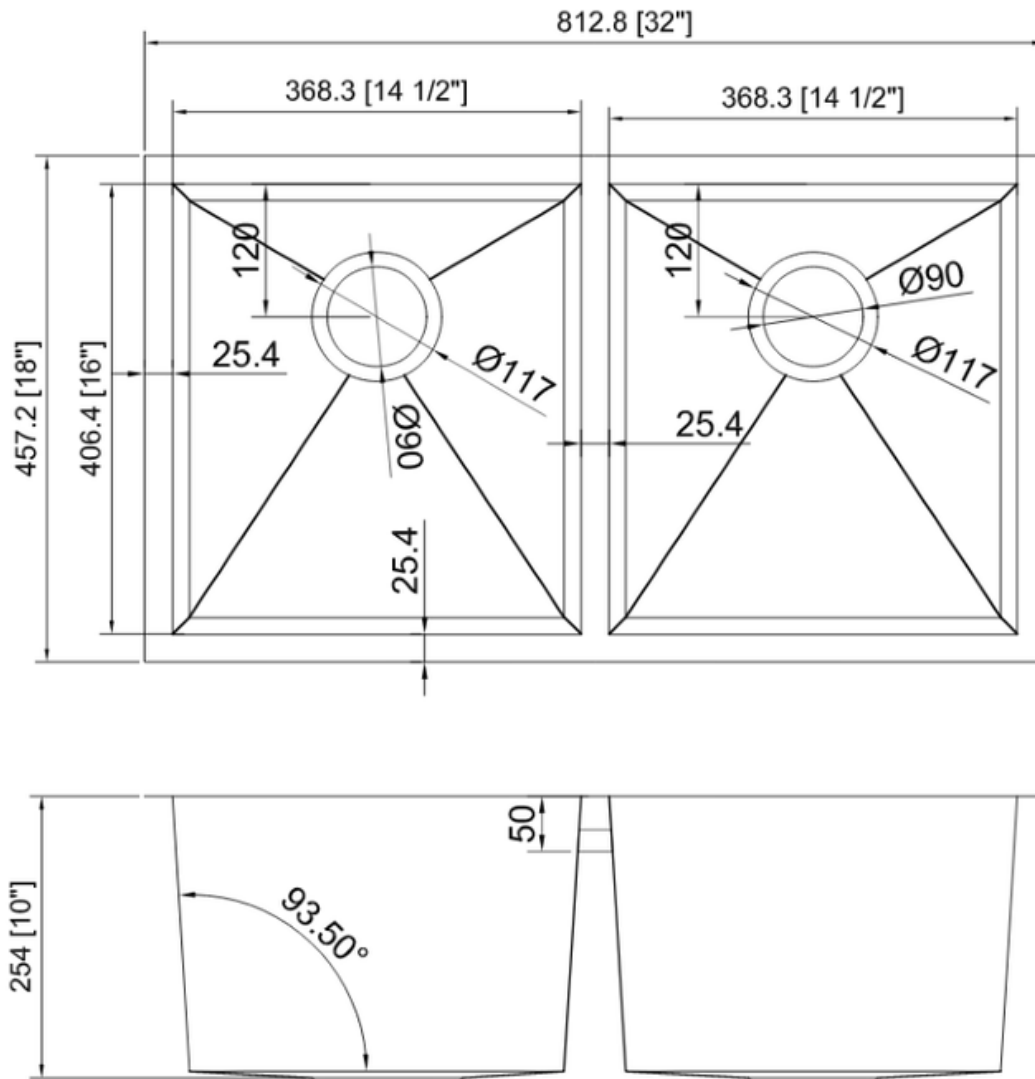

PL-HA117 R0 *Handmade Series* Stainless Steel Sink

Features

- Double Bowl
- Handcrafted Corners
- Fitted Sound Deadening Pads
- Creases at the Bottom
Promote Quick Draining
- Deep 10" Bowl Depth

Material

- 16-Gauge Stainless Steel
- 18-Gauge Stainless Steel

Installation

- Undermount

6140 Ulmerton Road Clearwater, FL 33760

Phone: (727) 388-9895

Fax: (727) 362-1281

For the most current Specification Sheet, go to www.pelicansinks.com

PL-HA117 R0

Handmade Series
Stainless Steel Sink

Technical Information

All product dimensions are nominal
Exterior Measurements: 32" x 18" x 10"
Bowl Measurements: 14 1/2" x 16" x 10"
Bowl Configuration: Double