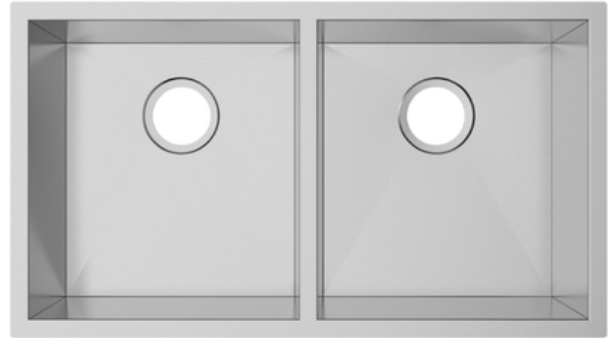

PL-HA117 R0 *Handmade Series* Stainless Steel Sink

Features

- Double Bowl
- Handcrafted Corners
- Fitted Sound Deadening Pads
- Creases at the Bottom
Promote Quick Draining
- Deep 10" Bowl Depth

Material

- 16-Gauge Stainless Steel
- 18-Gauge Stainless Steel

Installation

- Undermount

6140 Ulmerton Road Clearwater, FL 33760

Phone: (727) 388-9895

Fax: (727) 362-1281

For the most current Specification Sheet, go to www.pelicansinks.com

PL-HA117 R0

Handmade Series
Stainless Steel Sink

Technical Information

All product dimensions are nominal
Exterior Measurements: 32" x 18" x 10"
Bowl Measurements: 14 1/2" x 16" x 10"
Bowl Configuration: Double