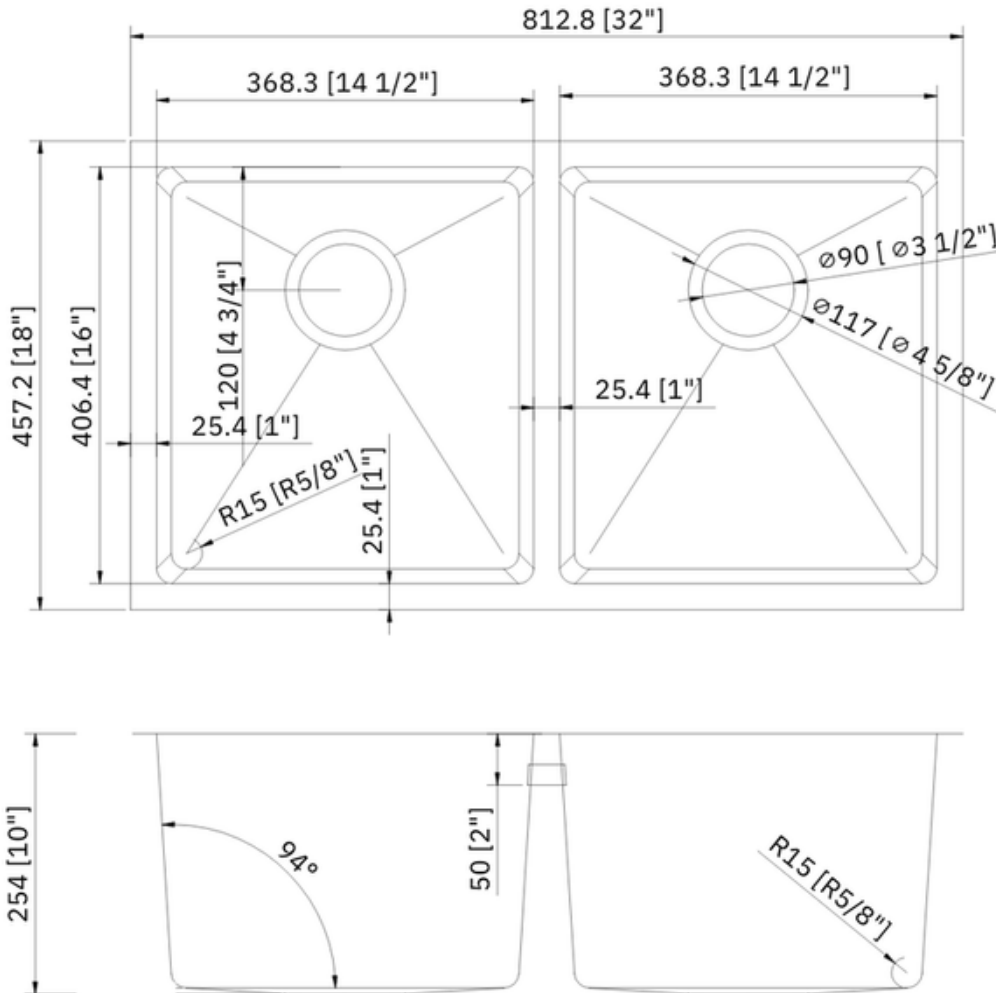

PL-HA117 R15 *Handmade Series* Stainless Steel Sink

Features

- Double Bowl
- Handcrafted Corners
- Fitted Sound Deadening Pads
- Creases at the Bottom
Promote Quick Draining
- Deep 10" Bowl Depth

Material

Handmade Series
Stainless Steel Sink

Technical Information

All product dimensions are nominal

Exterior Measurements: 32" x 18" x 10"

Bowl Measurements: 14 1/2" x 16" x 10"

Bowl Configuration: Double

Installation Information