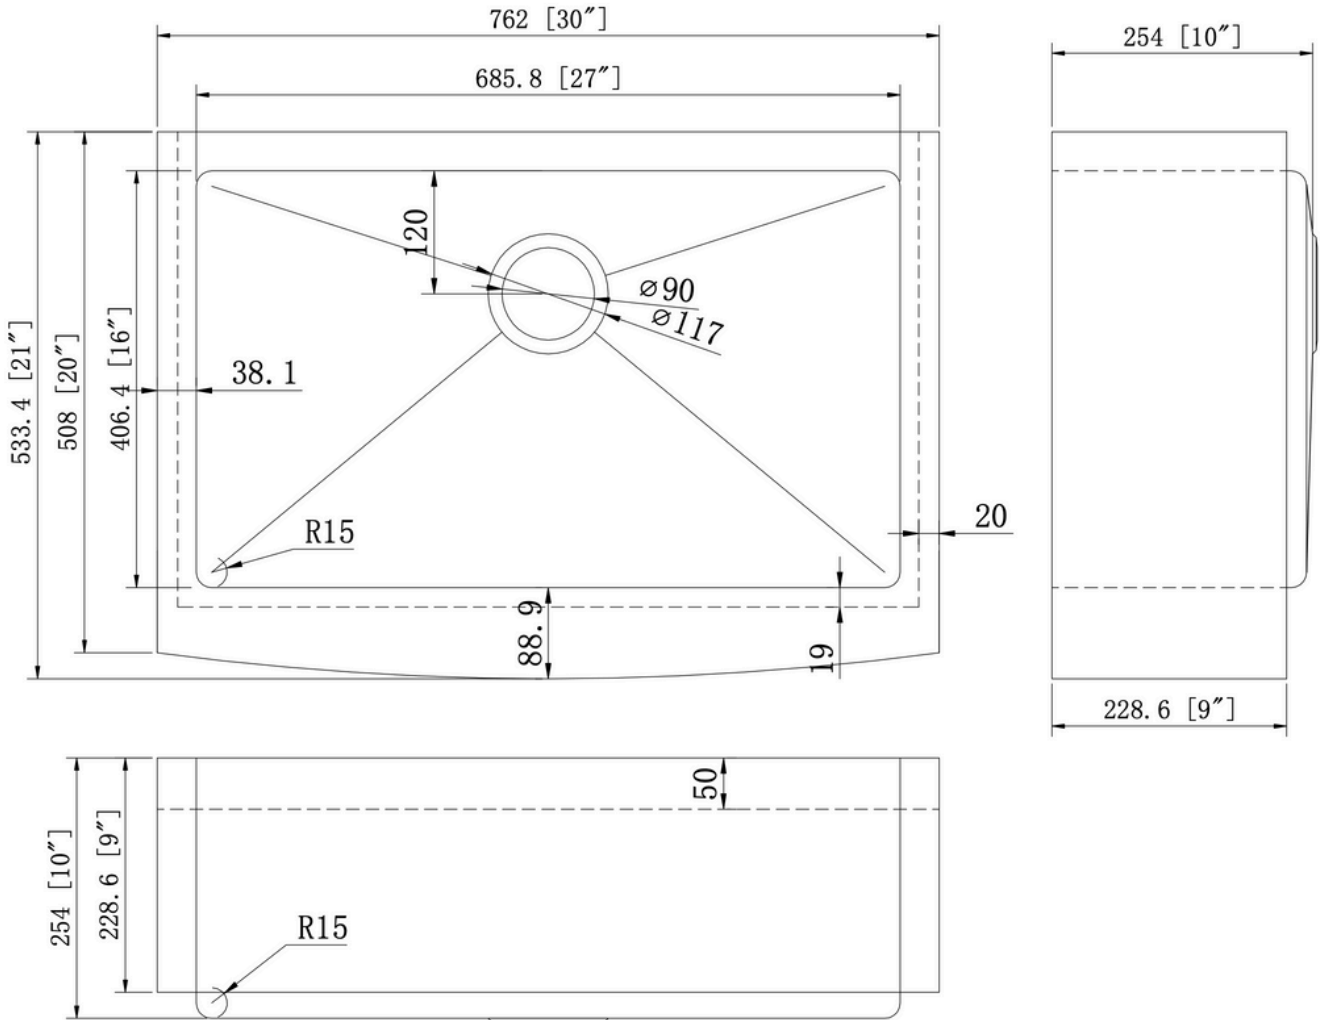

PL-HA118 R15 *Handmade Series* Stainless Steel Sink

Features

- Single Bowl
- Handcrafted 15° Radius Corners
- Fitted Sound Deadening Pads
- Creases at the Bottom
Promote Quick Draining
- Deep 10" Bowl Depth

Material

- 16-Gauge Stainless Steel

Installation

- Apron Front, Undermount

6140 Ulmerton Road Clearwater, FL 33760

Phone: (727) 388-9895

Fax: (727) 362-1281

For the most current Specification Sheet, go to www.buildpelican.com

PL-HA118 R15

Handmade Series
Stainless Steel Sink

Technical Information

All product dimensions are nominal
Exterior Measurements: 30" x 21" x 10"
Interior Measurements: 27" x 16" x 10"
Bowl Configuration: Single