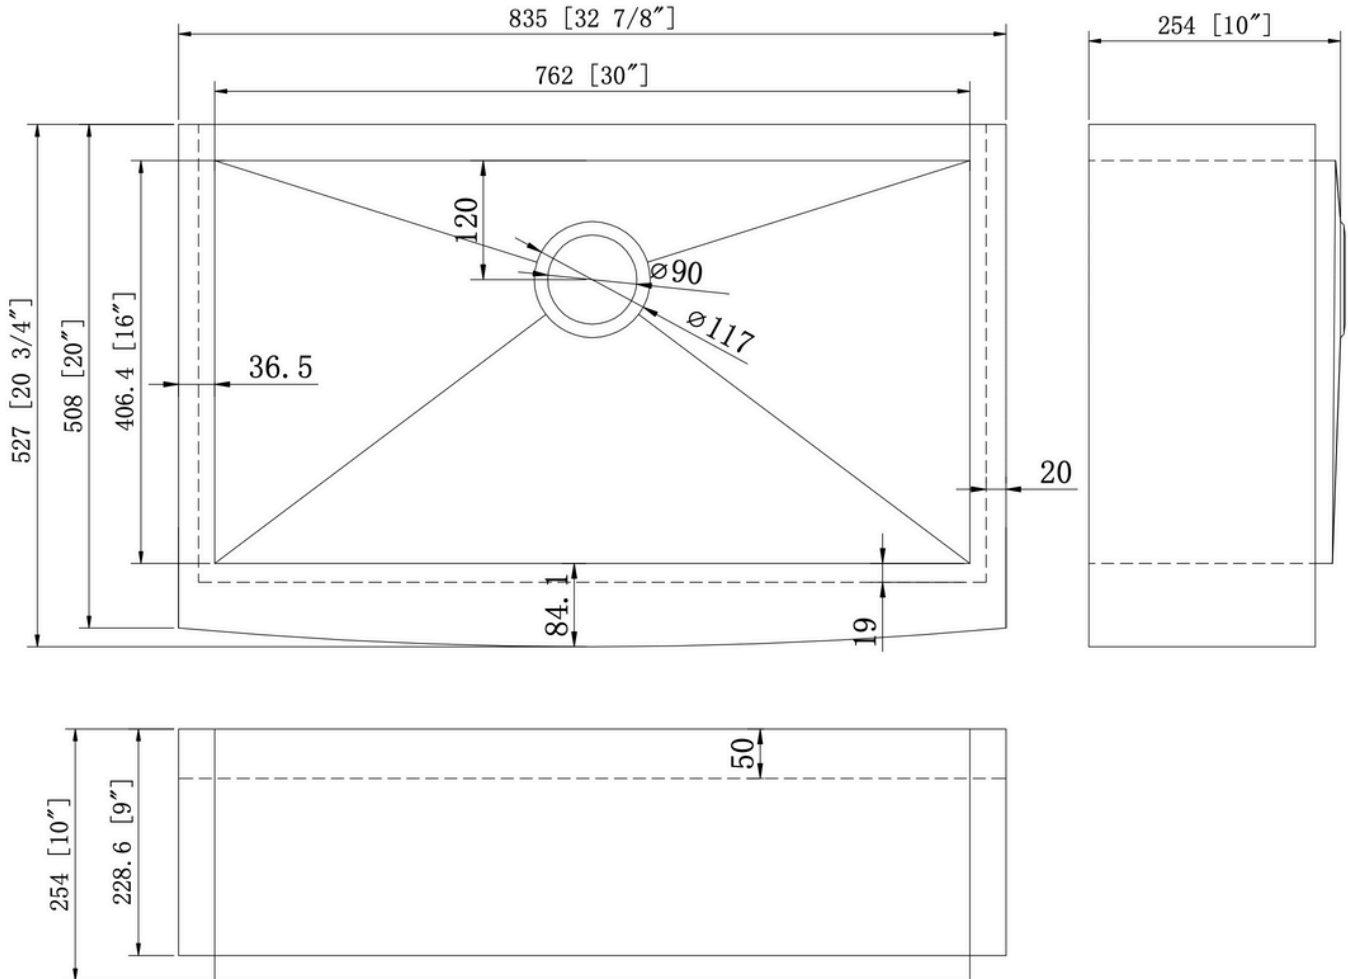

### Technical Information

All product dimensions are nominal  
Exterior Measurements: 32 7/8" x 20 3/4" x 10"  
Interior Measurements: 30" x 16" x 10"  
Bowl Configuration: Single