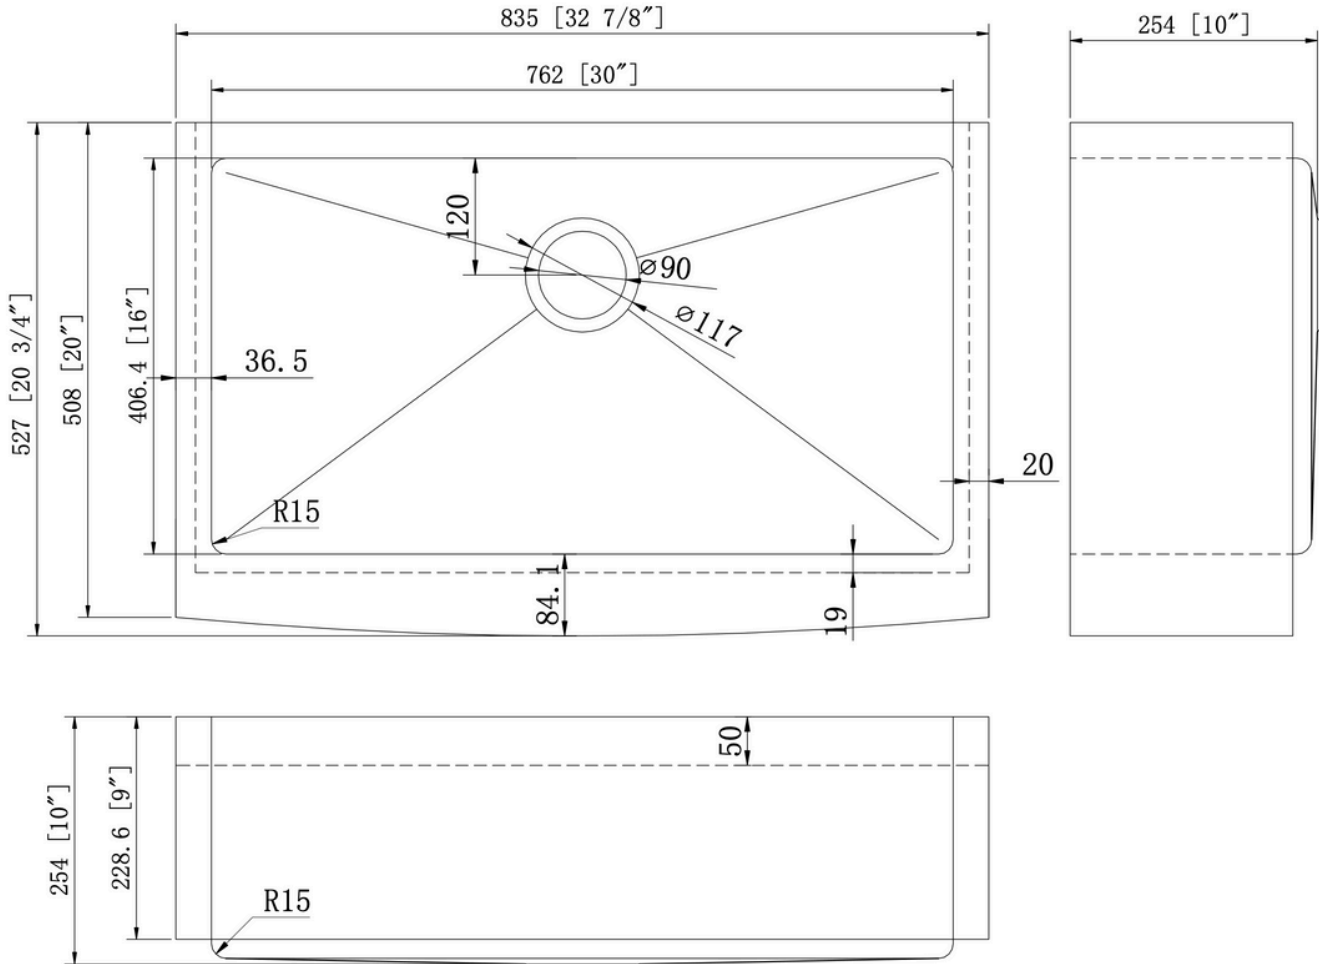

PL-HA122 R15 *Handmade Series* Stainless Steel Sink

Features

- Single Bowl
- Handcrafted 15° Radius Corners
- Fitted Sound Deadening Pads
- Creases at the Bottom
Promote Quick Draining
- Deep 10" Bowl Depth

Material

- 16-Gauge Stainless Steel

Installation

- Apron Front, Undermount

6140 Ulmerton Road Clearwater, FL 33760
Phone: (727) 388-9895
Fax: (727) 362-1281

For the most current Specification Sheet, go to www.buildpelican.com

PL-HA122 R15

Handmade Series
Stainless Steel Sink

Technical Information

All product dimensions are nominal

Exterior Measurements: 32 7/8" x 20 3/4" x 10"

Interior Measurements: 30" x 16" x 10"

Bowl Configuration: Single