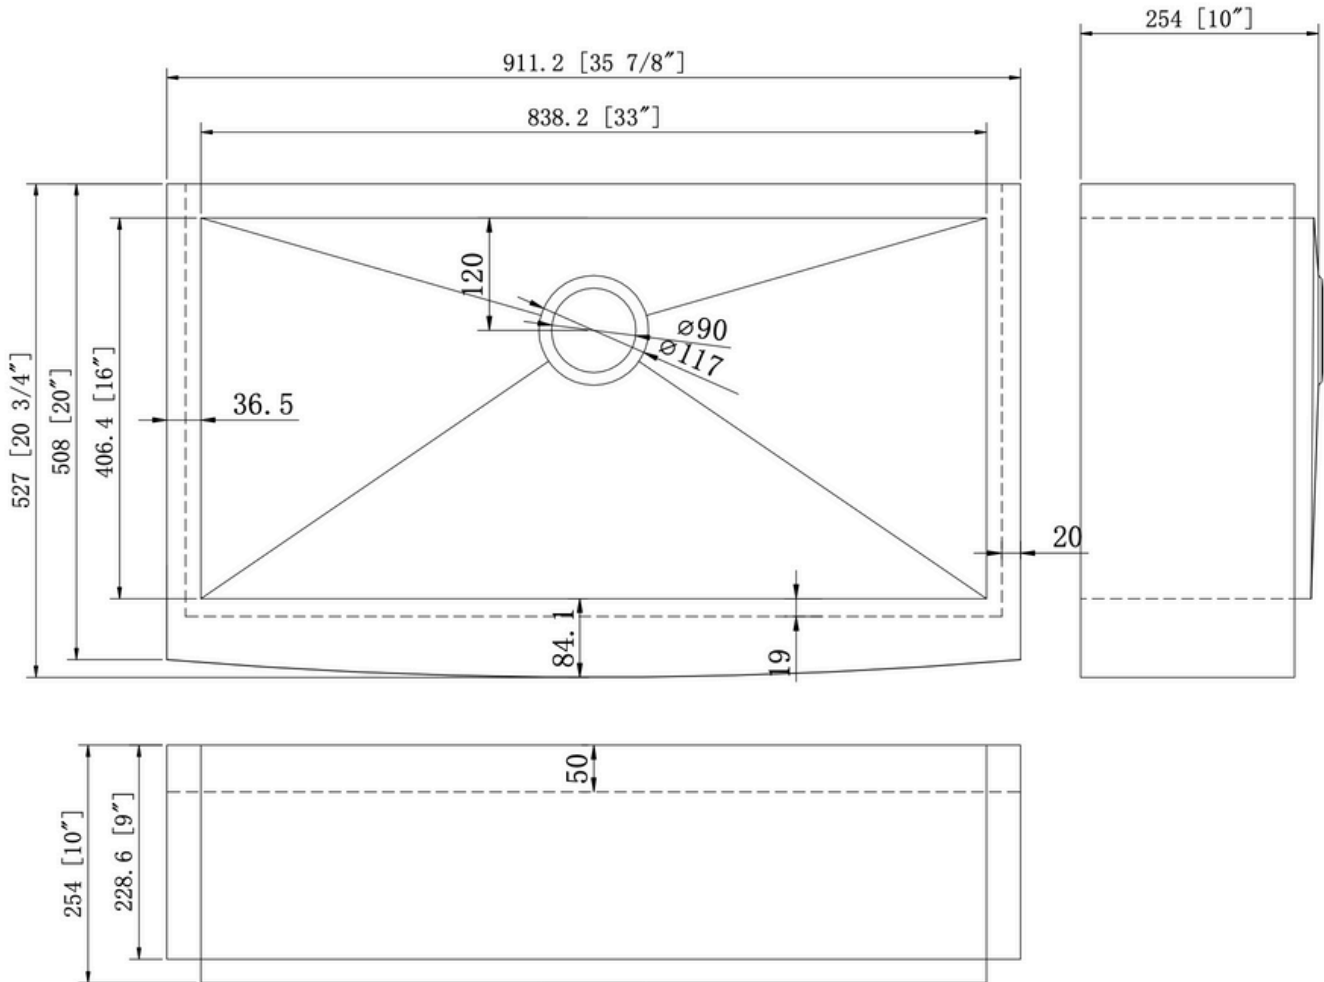

PL-HA124 R0 *Handmade Series* Stainless Steel Sink

Features

- Single Bowl
- Handcrafted 0° Radius Corners
- Fitted Sound Deadening Pads
- Creases at the Bottom
Promote Quick Draining
- Deep 10" Bowl Depth

Material

- 16-Gauge Stainless Steel

Installation

- Apron Front, Undermount

6140 Ulmerton Road Clearwater, FL 33760
Phone: (727) 388-9895
Fax: (727) 362-1281

For the most current Specification Sheet, go to www.buildpelican.com

PL-HA124 R0

Handmade Series
Stainless Steel Sink

Technical Information

All product dimensions are nominal

Exterior Measurements: 35 7/8" x 20 3/4" x 10"

Interior Measurements: 33" x 16" x 10"

Bowl Configuration: Single