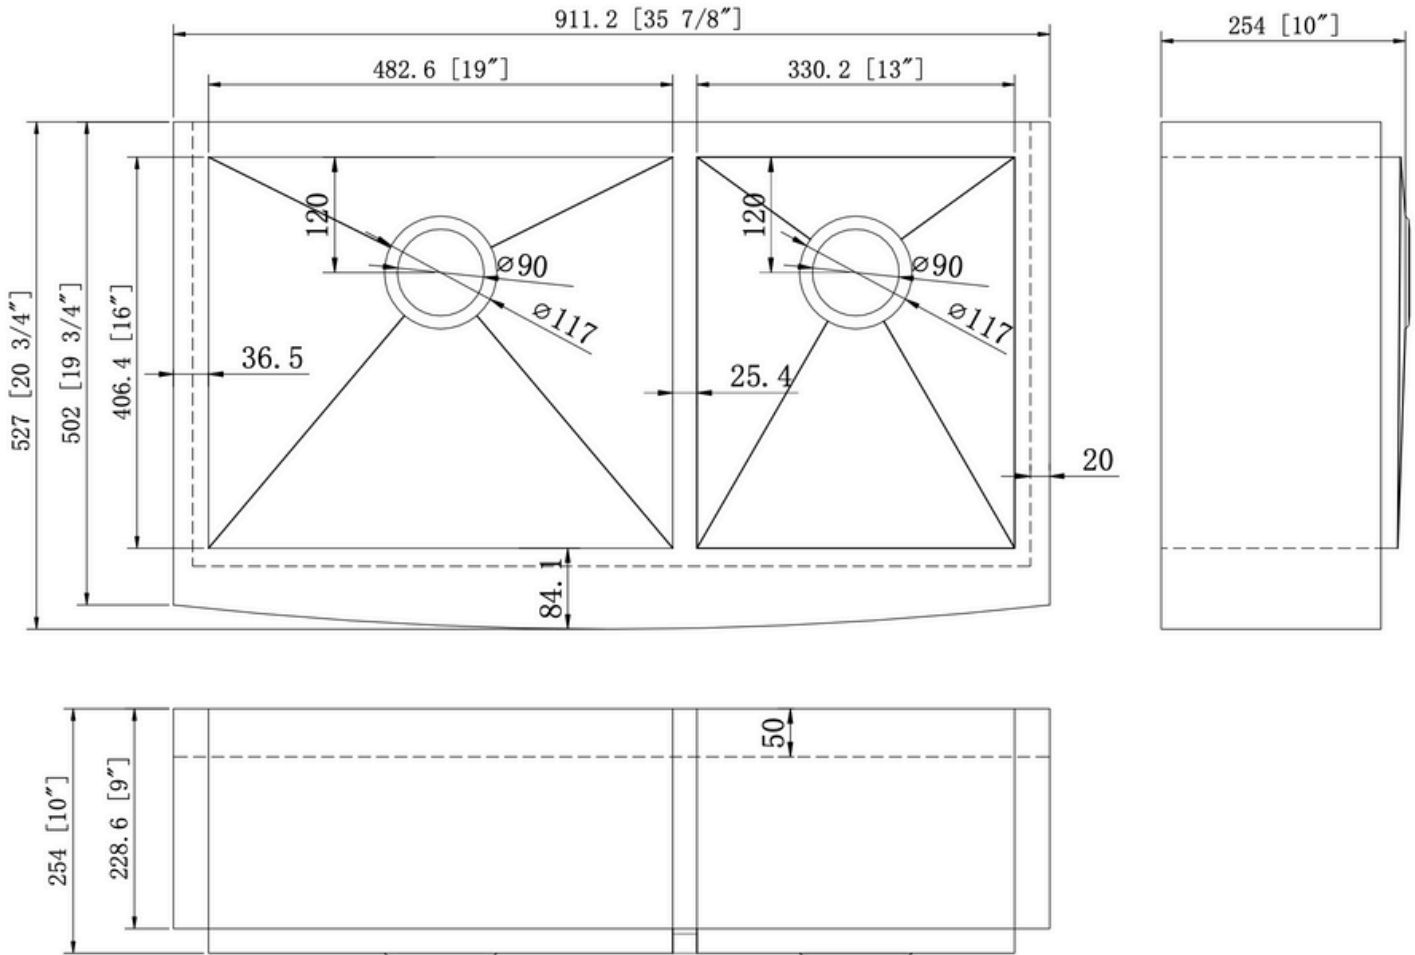

**PL-HA125 R0**  
*Handmade Series*  
 Stainless Steel Sink

**Technical Information**

All product dimensions are nominal

Exterior Measurements: 35 7/8" x 20 3/4" x 10"

Left Bowl: 19" x 16" x 10"

Right Bowl: 13" x 16" x 10"