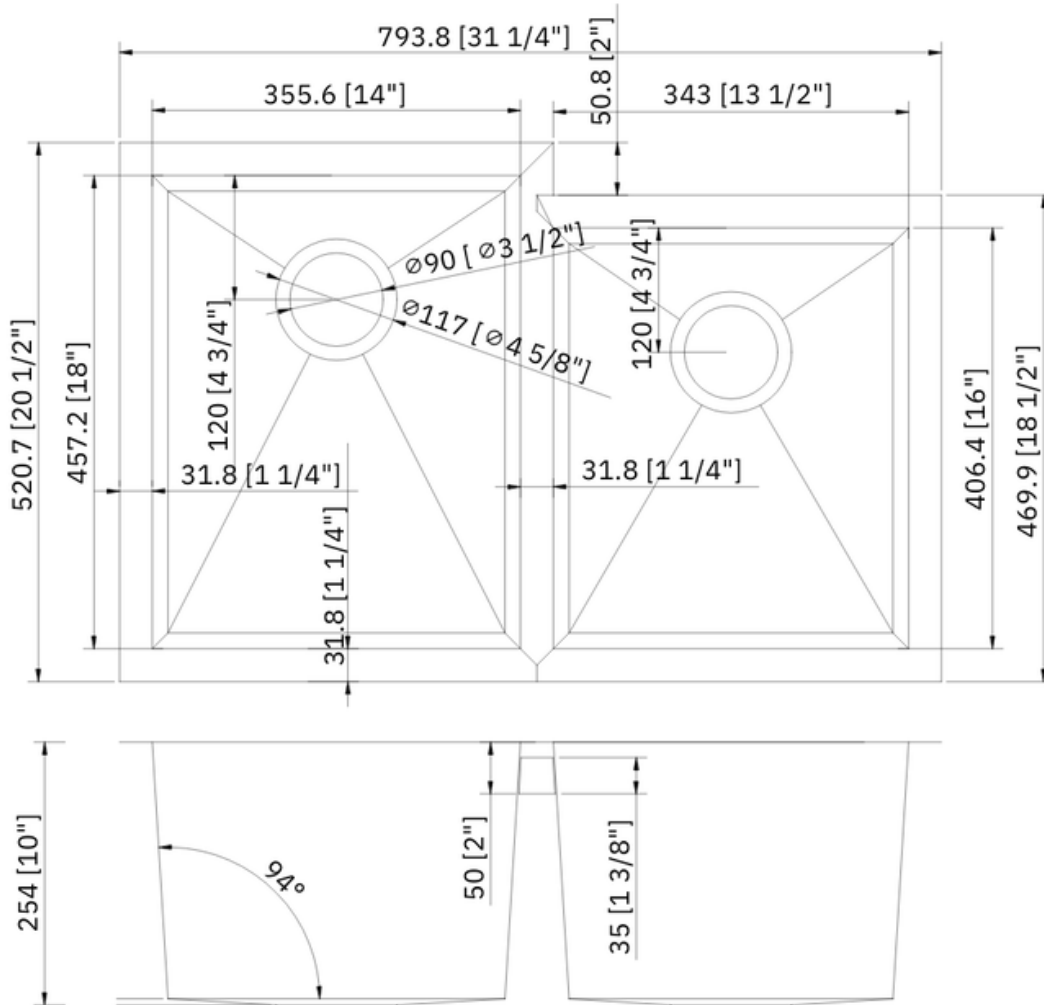

PL-HA126 R0

Handmade Series
Stainless Steel Sink

Features

- Double Bowl
- Handcrafted Corners
- Fitted Sound Deadening Pads
- Creases at the Bottom
Promote Quick Draining
- Deep 10" Bowl Depth

Material

- 16-Gauge Stainless Steel

Technical Information

All product dimensions are nominal

Exterior Measurements: 31 1/4" x 20 1/2" x 10"

Left Bowl: 14" x 18" x 10"

Right Bowl: 13 1/2" x 16" x 10"

Bowl Configuration: Double

Installation Information