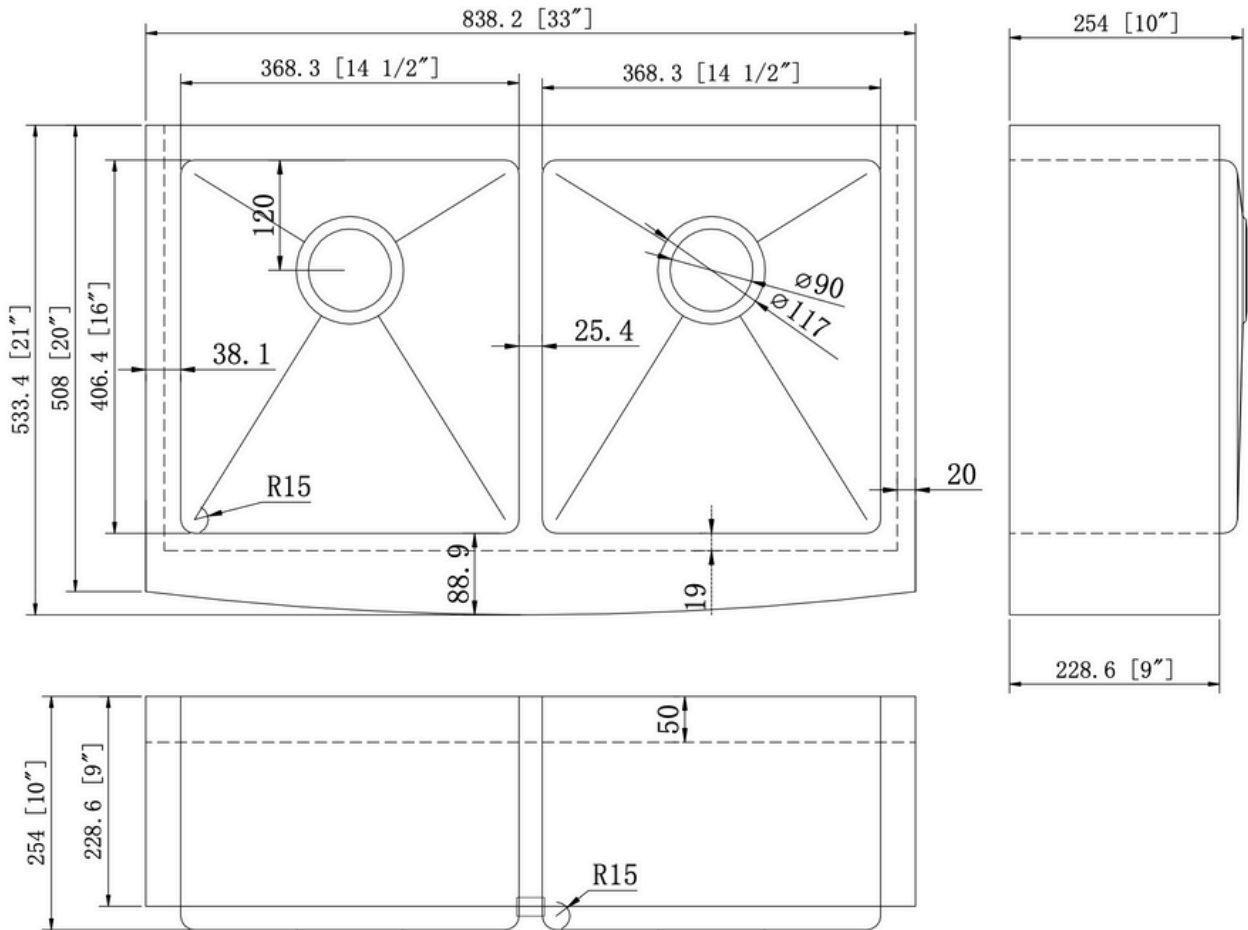

PL-HA128 R15 *Handmade Series* Stainless Steel Sink

Features

- Double Bowl
- Handcrafted 15° Radius Corners
- Fitted Sound Deadening Pads
- Creases at the Bottom
Promote Quick Draining
- Deep 10" Bowl Depth

Material

- 16-Gauge Stainless Steel

Installation

- Apron Front, Undermount

6140 Ulmerton Road Clearwater, FL 33760
Phone: (727) 388-9895
Fax: (727) 362-1281

For the most current Specification Sheet, go to www.buildpelican.com

PL-HA128 R15

Handmade Series
Stainless Steel Sink

Technical Information

All product dimensions are nominal

Exterior Measurements: 33" x 21" x 10"

Bowls: 14 1/2" x 16" x 10"

Bowl Configuration: Double

Installation Information