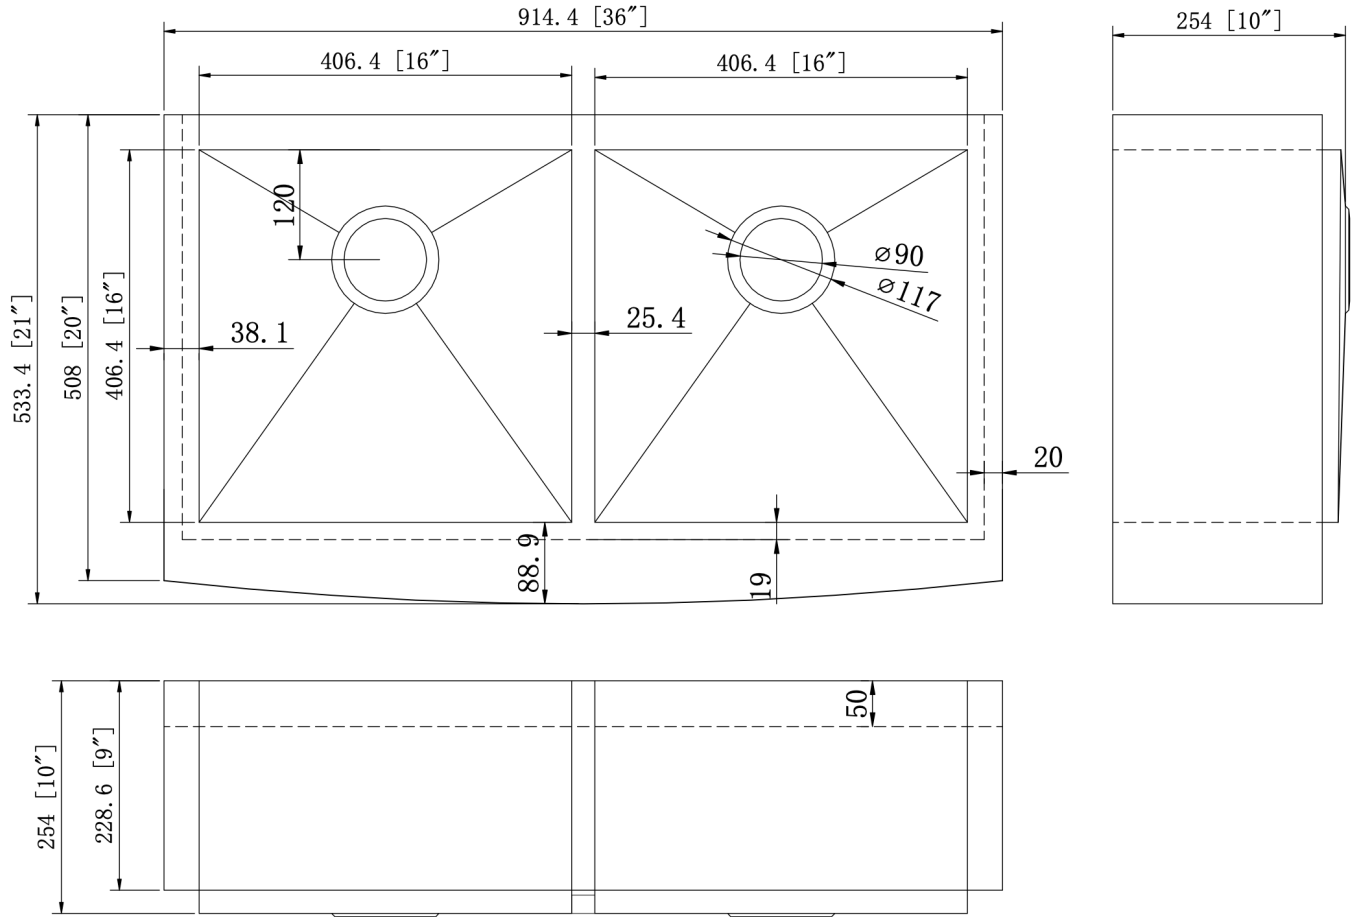

PL-HA130 R0 *Handmade Series* Stainless Steel Sink

Features

- Double Bowl
- Handcrafted 0° Radius Corners
- Fitted Sound Deadening Pads
- Creases at the Bottom
Promote Quick Draining
- Deep 10" Bowl Depth

Material

- 16-Gauge Stainless Steel

Installation

- Apron Front, Undermount

6140 Ulmerton Road Clearwater, FL 33760

Phone: (727) 388-9895

Fax: (727) 362-1281

For the most current Specification Sheet, go to www.buildpelican.com

PL-HA130 R0

Handmade Series
Stainless Steel Sink

Technical Information

All product dimensions are nominal

Exterior Measurements: 36" x 21" x 10"

Bowls: 16" x 16" x 10"

Bowl Configuration: Double

Installation Information