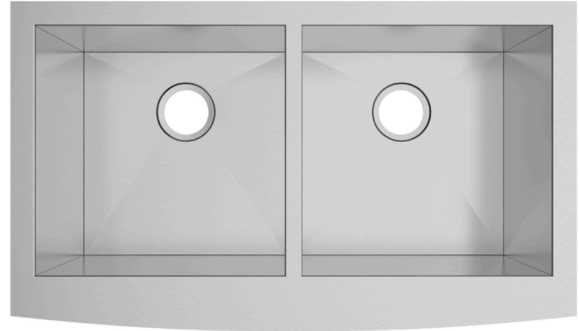

PL-HA130 R0 *Handmade Series* Stainless Steel Sink

Features

- Double Bowl
- Handcrafted 0° Radius Corners
- Fitted Sound Deadening Pads
- Creases at the Bottom
Promote Quick Draining
- Deep 10" Bowl Depth

PL-HA130 R0

Handmade Series
Stainless Steel Sink

Technical Information

All product dimensions are nominal

Exterior Measurements: 36" x 21" x 10"

Bowls: 16" x 16" x 10"

Bowl Configuration: Double

Installation Information