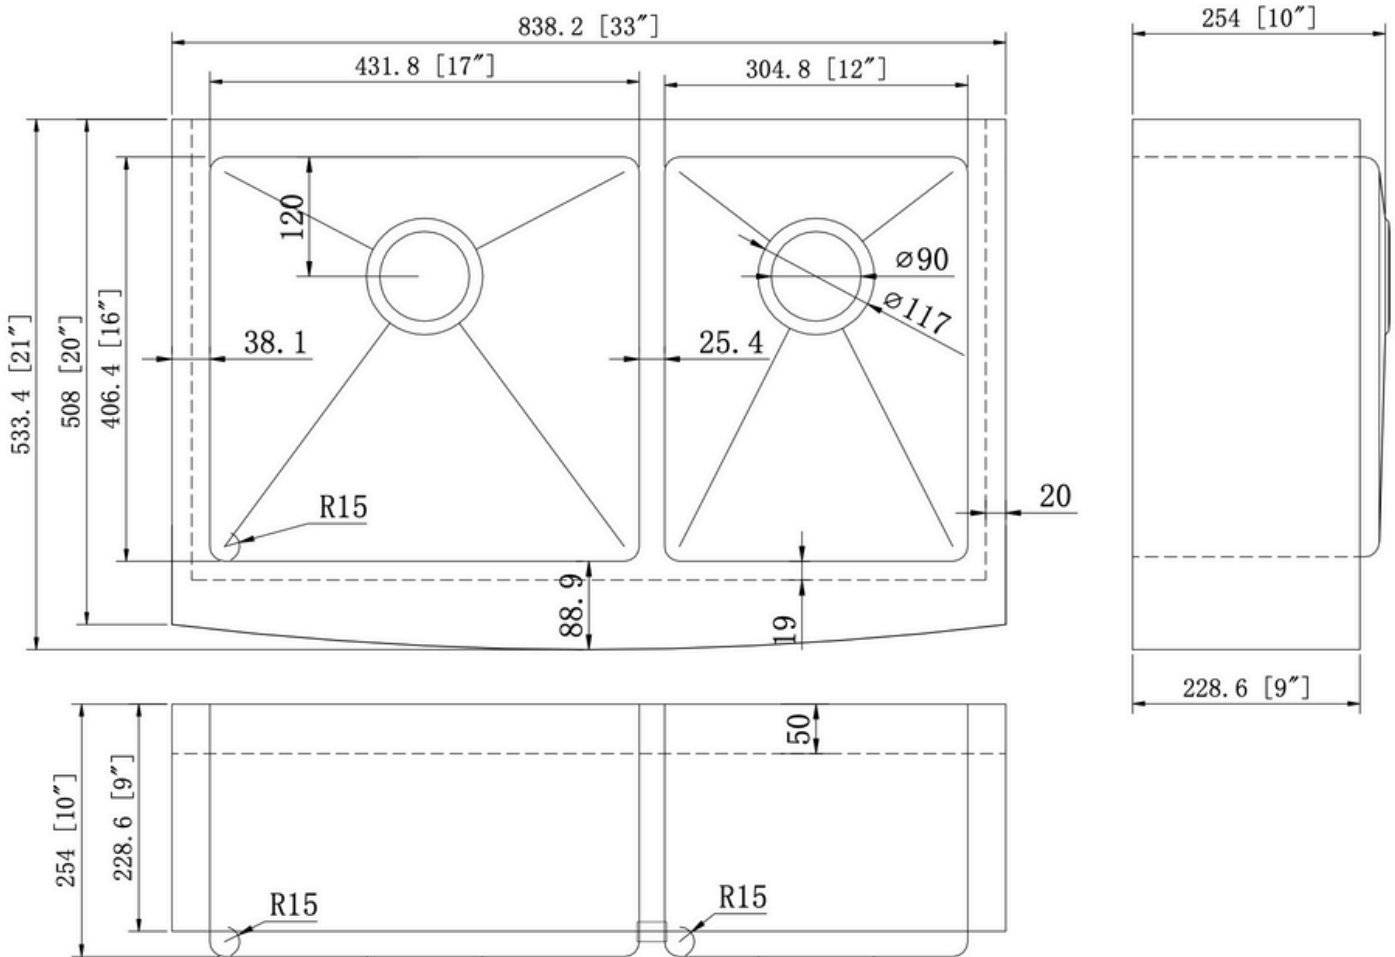

PL-HA136 R15 *Handmade Series* Stainless Steel Sink

Features

- Double Bowl
- Handcrafted 15° Radius Corners
- Fitted Sound Deadening Pads
- Creases at the Bottom
Promote Quick Draining
- Deep 10" Bowl Depth

Material

- 16-Gauge Stainless Steel

Installation

- Apron Front, Undermount

6140 Ulmerton Road Clearwater, FL 33760

Phone: (727) 388-9895

Fax: (727) 362-1281

For the most current Specification Sheet, go to www.buildpelican.com

PL-HA136 R15

Handmade Series
Stainless Steel Sink

Technical Information

All product dimensions are nominal

Exterior Measurements: 33" x 21" x 10"

Left Bowl: 17" x 16" x 10"

Right Bowl: 12" x 16" x 10"

Bowl Configuration: Double