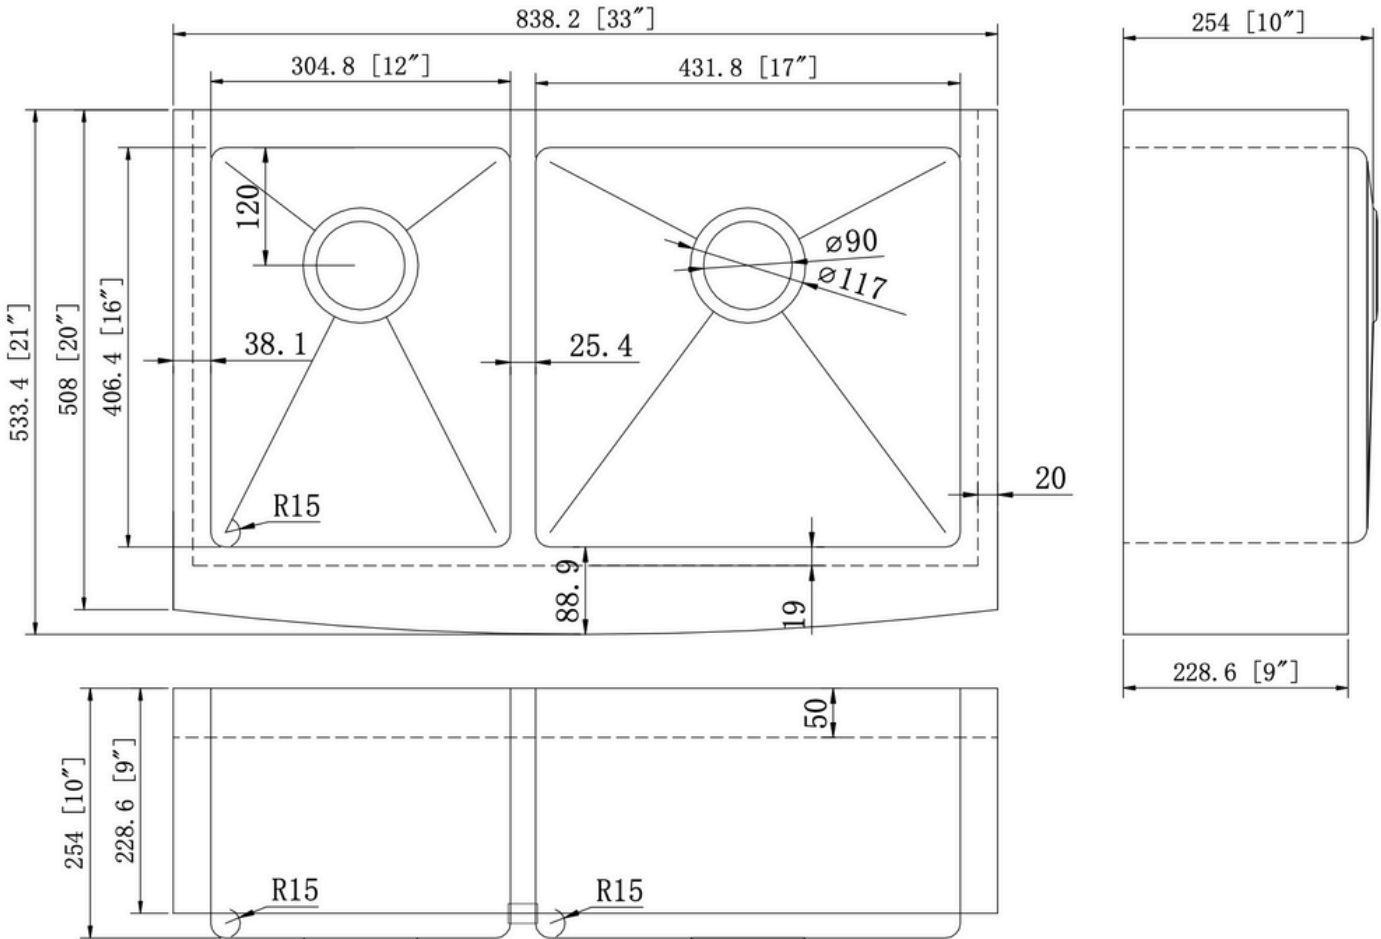

PL-HA139 R15 *Handmade Series* Stainless Steel Sink

Features

- Double Bowl
- Handcrafted 15° Radius Corners
- Fitted Sound Deadening Pads
- Creases at the Bottom
Promote Quick Draining
- Deep 10" Bowl Depth

Material

- 16-Gauge Stainless Steel

Installation

- Apron Front, Undermount

6140 Ulmerton Road Clearwater, FL 33760

Phone: (727) 388-9895

Fax: (727) 362-1281

For the most current Specification Sheet, go to www.buildpelican.com

PL-HA139 R15

Handmade Series
Stainless Steel Sink

Technical Information

All product dimensions are nominal

Exterior Measurements: 33" x 21" x 10"

Left Bowl: 12" x 16" x 10"

Right Bowl: 17" x 16" x 10"

Bowl Configuration: Double