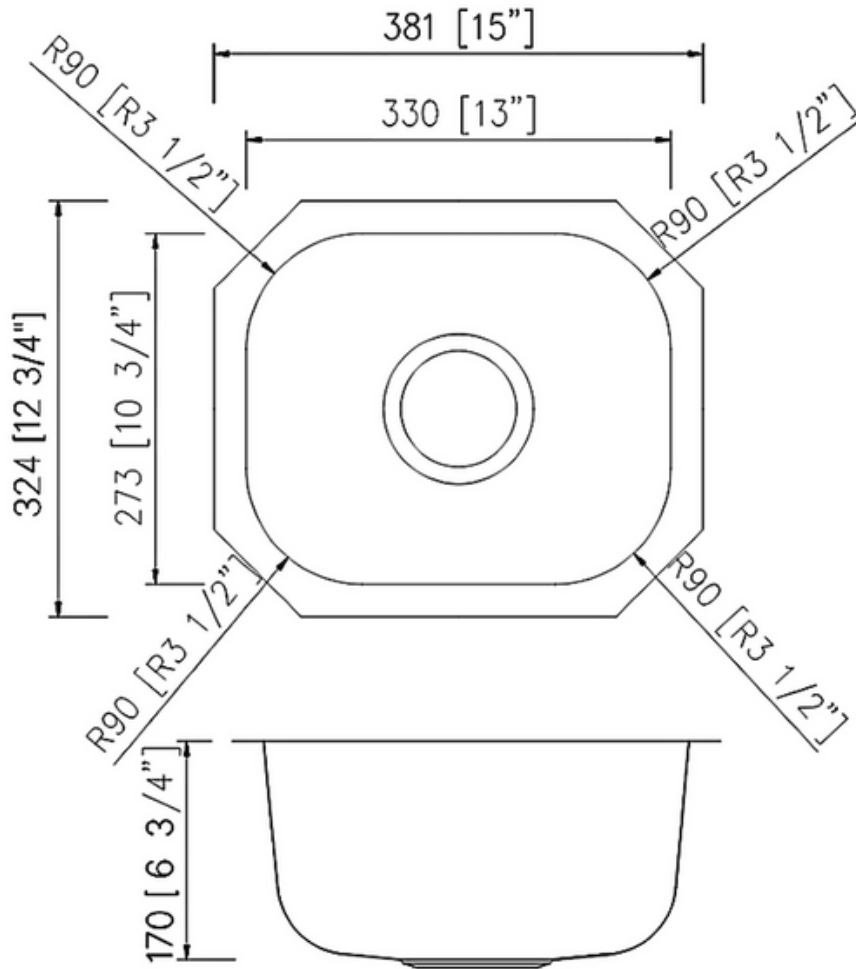

PL-VS1513

Signature Series
Stainless Steel Sink

Features

- Single Bowl
- Fitted Sound Deadening Pads
- Rounded Corners for Easy Cleaning

Material

- 18-Gauge Stainless Steel

Installation

- Undermount

Technical Information

All product dimensions are nominal

Exterior Measurements: 15" x 12 3/4" x 6 3/4"

Interior Measurements: 13" x 10 3/4" x 6 3/4"

Bowl Configuration: Single

Installation Information

Install this product according to the installation instructions.