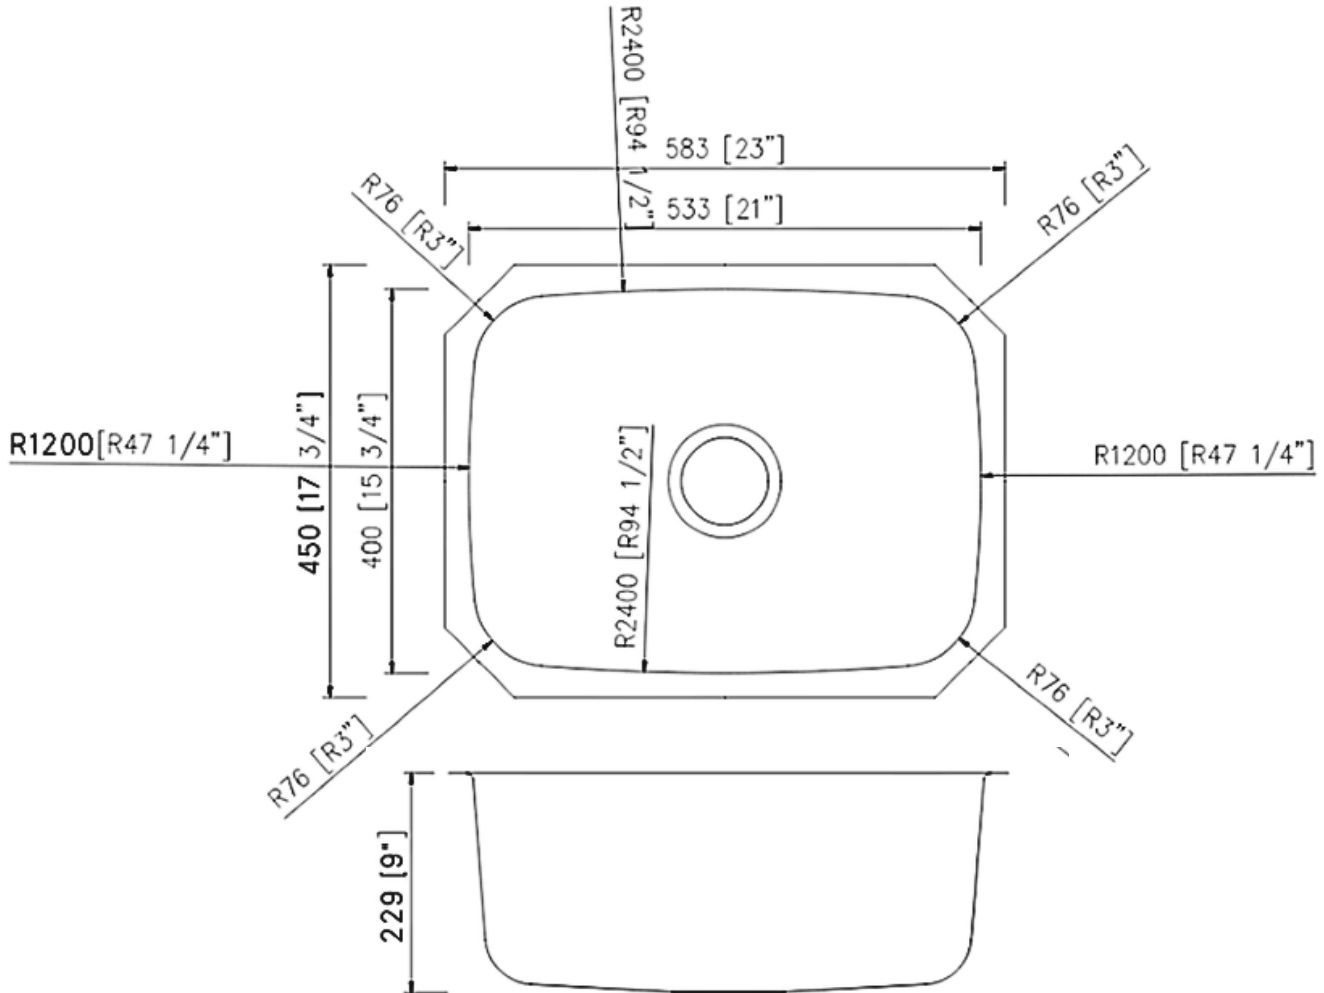

### Technical Information

All product dimensions are nominal  
Exterior Measurements: 23" x 17 3/4" x 9"  
Interior Measurements: 21" x 15 3/4" x 9"  
Bowl Configuration: Single