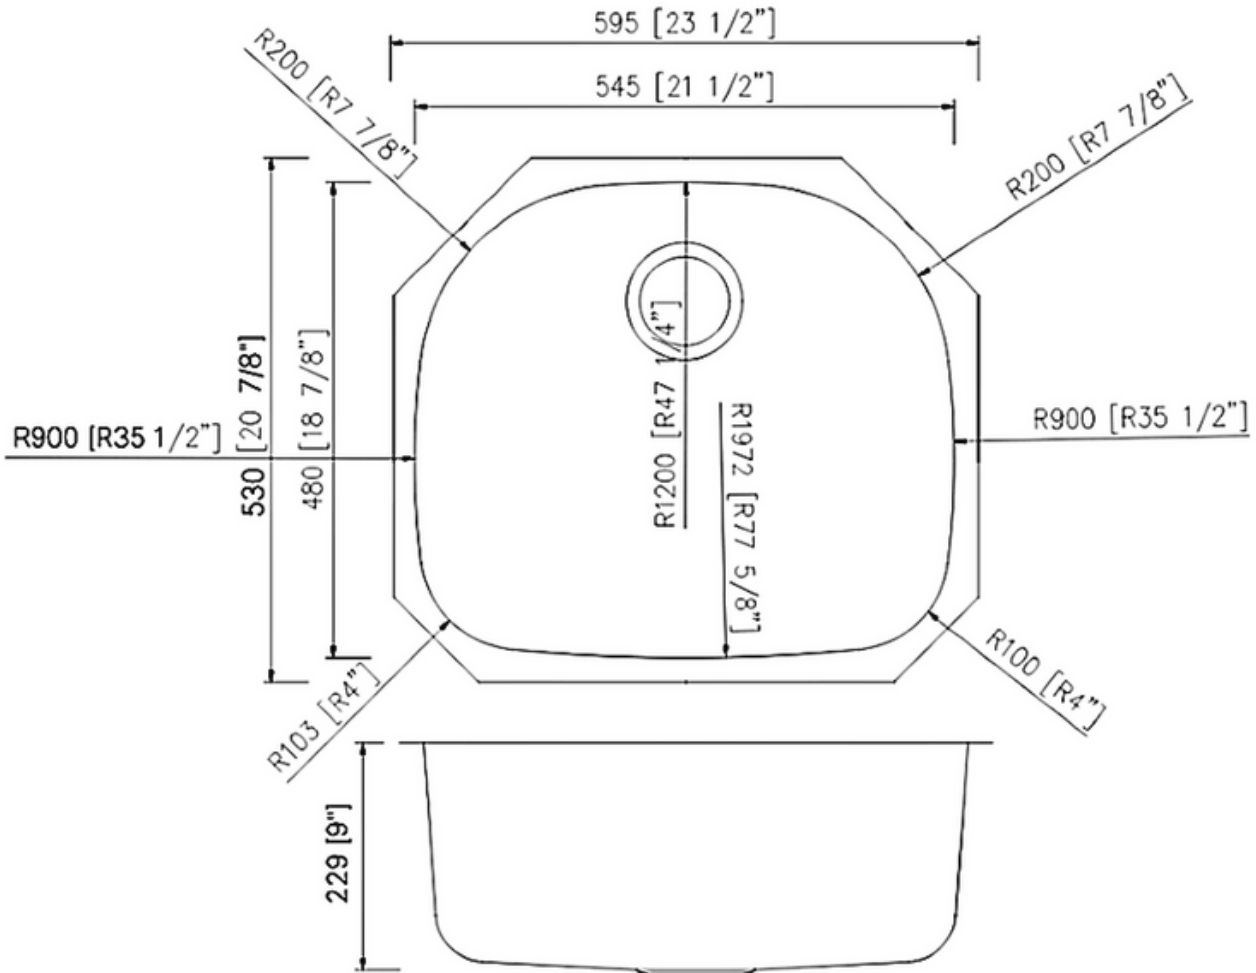

### Technical Information

All product dimensions are nominal  
Exterior Measurements: 23 1/2" x 20 7/8" x 9"  
Interior Measurements: 21 1/2" x 18 7/8" x 9"  
Bowl Configuration: Single