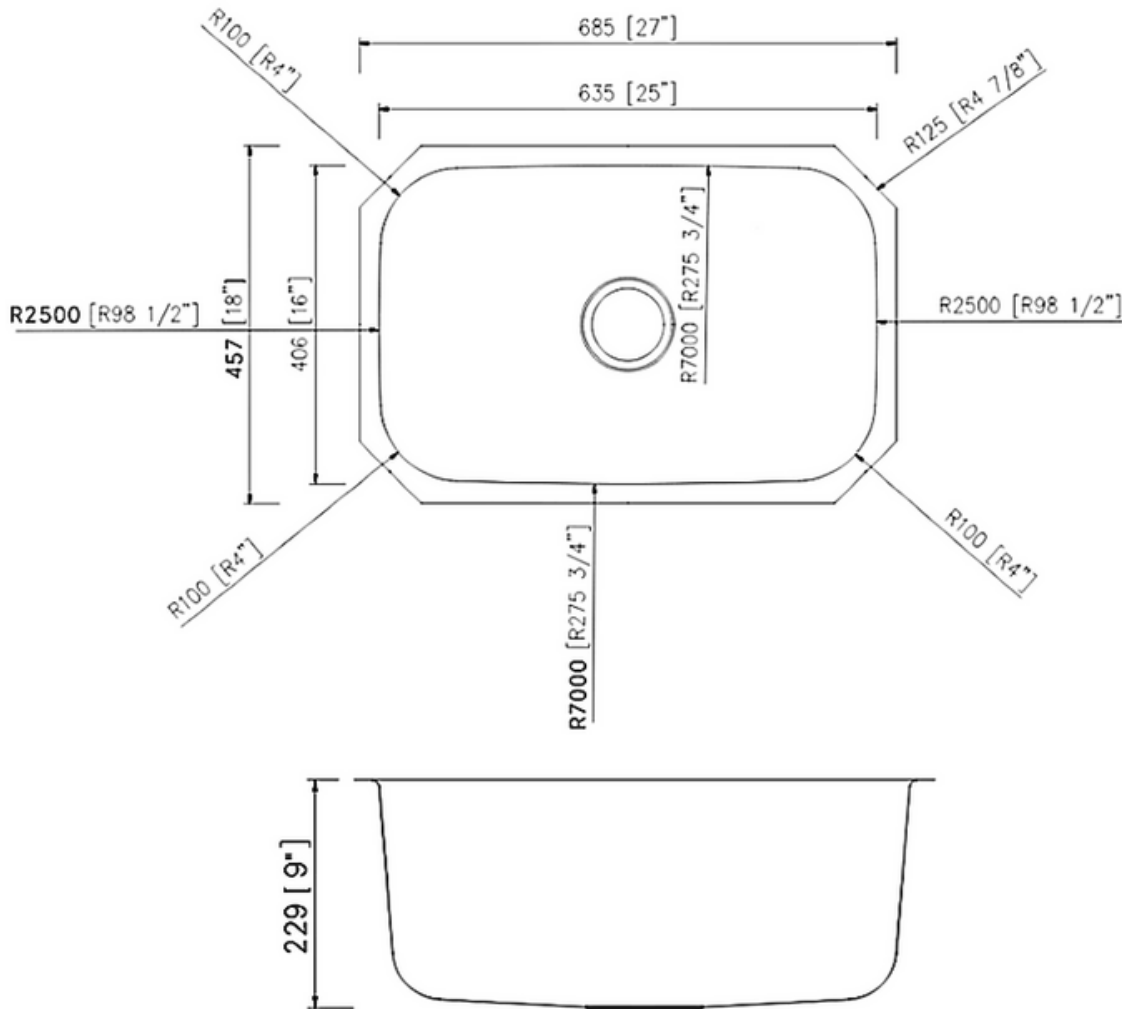

PL-VS2718 *Signature Series* Stainless Steel Sink

Features

- Single Bowl
- Fitted Sound Deadening Pads
- Rounded Corners for Easy Cleaning

Material

- 16-Gauge Stainless Steel
- 18-Gauge Stainless Steel

Installation

Signature Series
Stainless Steel Sink

Technical Information

All product dimensions are nominal

Exterior Measurements: 27" x 18" x 9"

Interior Measurements: 25" x 16" x 9"

Bowl Configuration: Single

Installation Information