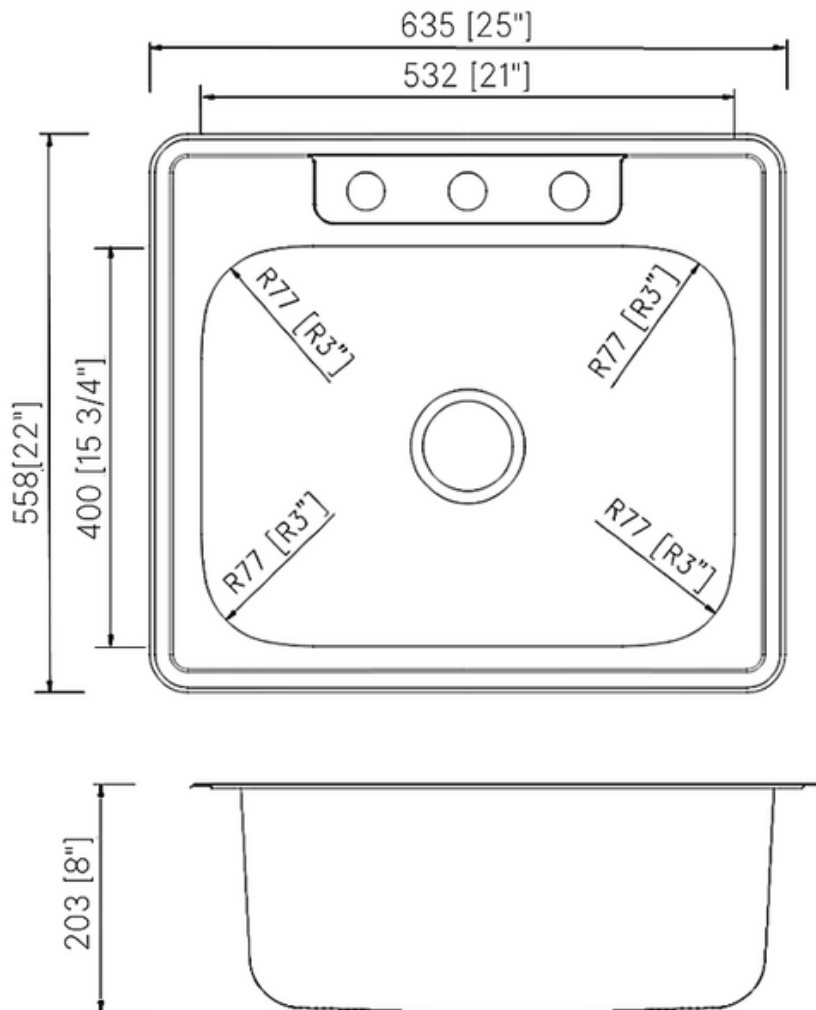

### **Installation**

- Top Mount

### Technical Information

All product dimensions are nominal

Exterior Measurements: 25" x 22" x 8"

Interior Measurements: 21" x 15 3/4" x 8"

Bowl Configuration: Single