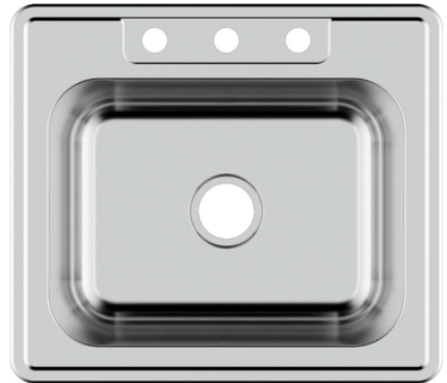

## **PL-VT2522-3** *Signature Series* Stainless Steel Sink

### **Features**

- Single Bowl
- Three Pre-Drilled Faucet Holes
- Fitted Sound Deadening Pads
- Rounded Corners for Easy Cleaning

### **Material**

- 18-Gauge Stainless Steel

### Technical Information

All product dimensions are nominal

Exterior Measurements: 25" x 22" x 8"

Interior Measurements: 21" x 15 3/4" x 8"

Bowl Configuration: Single