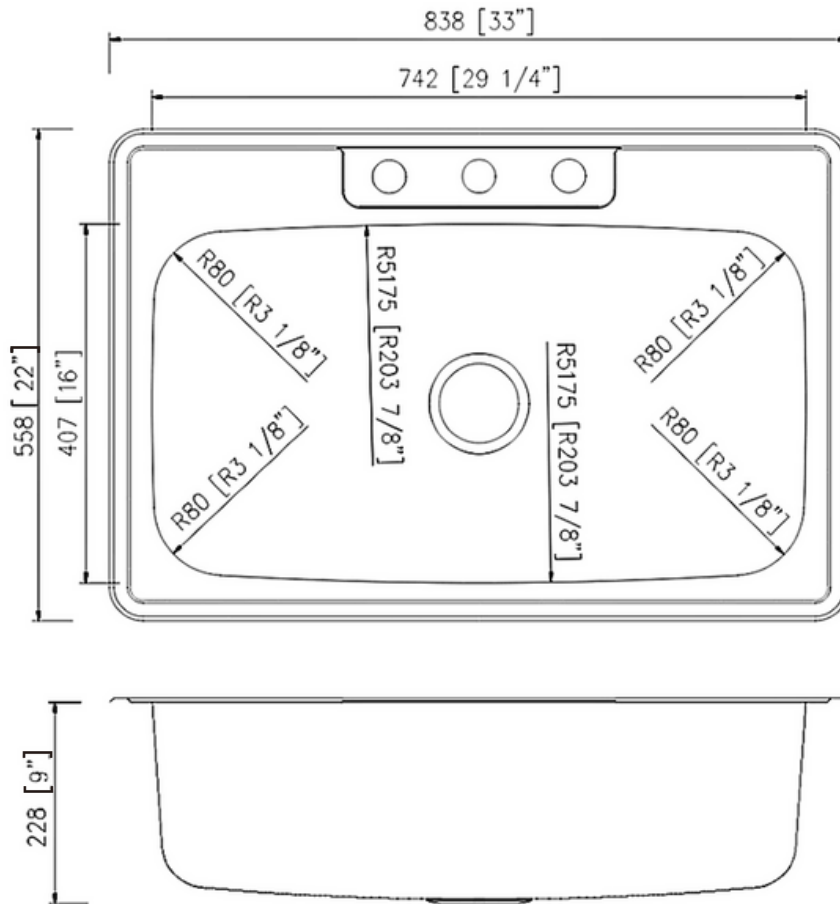

PL-VT3322-3 *Signature Series* Stainless Steel Sink

Features

- Single Bowl
- Three Pre-Drilled Faucet Holes
- Fitted Sound Deadening Pads
- Rounded Corners for Easy Cleaning

Material

- 18-Gauge Stainless Steel

PL-VT3322-3

Signature Series
Stainless Steel Sink

Technical Information

All product dimensions are nominal

Exterior Measurements: 33" x 22" x 9"

Interior Measurements: 29 1/4" x 16" x 9"

Bowl Configuration: Single