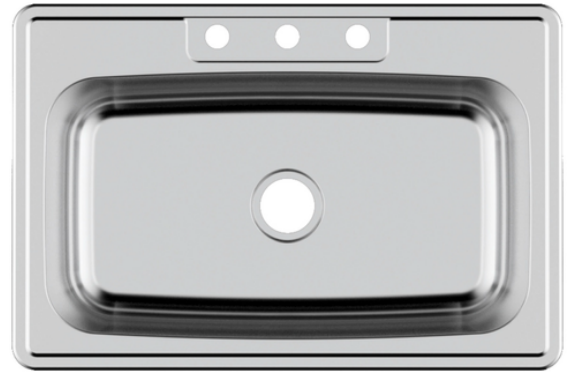

PL-VT3322-3 *Signature Series* Stainless Steel Sink

Features

- Single Bowl
- Three Pre-Drilled Faucet Holes
- Fitted Sound Deadening Pads
- Rounded Corners for Easy Cleaning

Material

- 18-Gauge Stainless Steel

PL-VT3322-3

Signature Series
Stainless Steel Sink

Technical Information

All product dimensions are nominal

Exterior Measurements: 33" x 22" x 9"

Interior Measurements: 29 1/4" x 16" x 9"

Bowl Configuration: Single