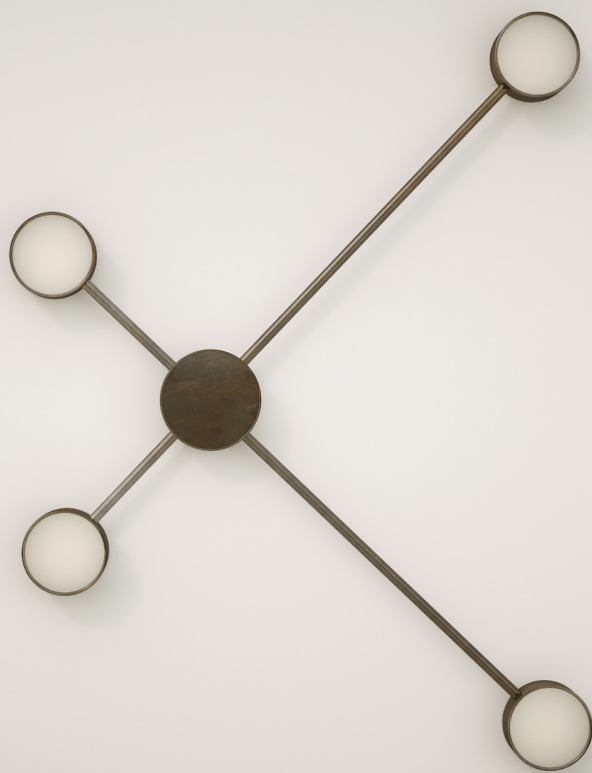

# STUDIOTWENTYSEVEN

LS08A WALL LAMP BY **LUCA STEFANO** EXCLUSIVELY FOR STUDIOTWENTYSEVEN

BURNISHED BRASS STRUCTURE  
OPALINE GLASS  
LED DRIVER DIMMABLE  
OUTPUT 16W  
2700 K 2240 LUMEN  
PRODUCTION TIME 16-18 WEEKS  
MADE IN ITALY

IN H 50 W 37.7 D 3.3  
CM H 127 W 96 D 8.5