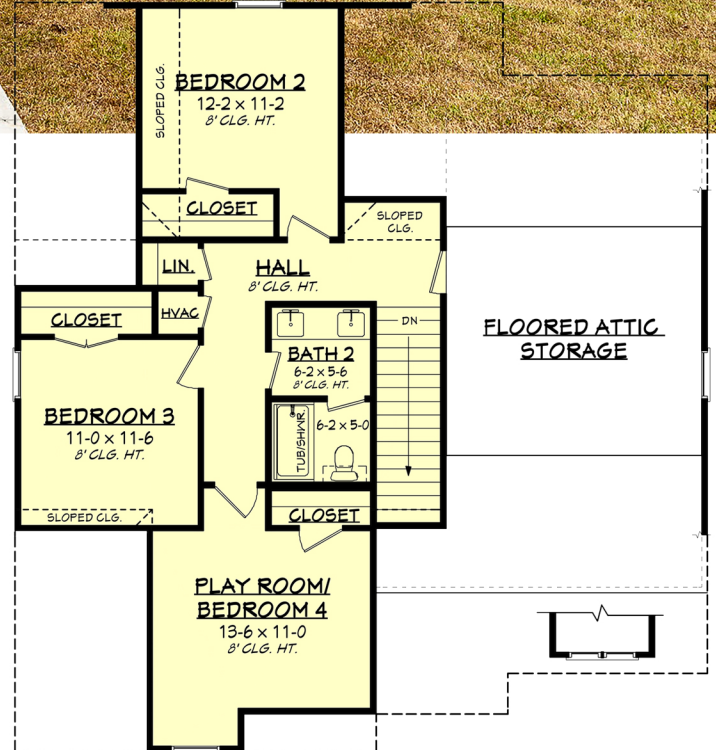

Designing Homes
HOUSE PLAN ZONE
 Building Relationships

First Floor Plan

Second Floor Plan

Franklin Avenue House Plan

2004-S

2004 Sq Ft.

4 Bedrooms

2.5 Bathrooms

2 Stories

42-10 Width

46-4 Depth

Phone: 601.336.3254 sales@hpzplans.com

<https://hpzplans.com/products/franklin-avenue-house-plan>