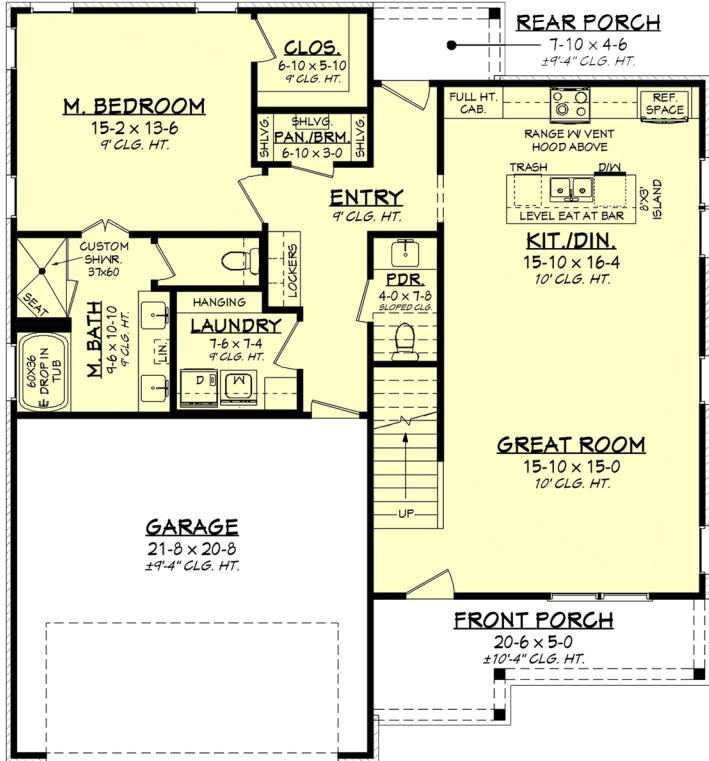

Designing Homes
HOUSE PLAN ZONE
 Building Relationships

First Floor Plan

Second Floor Plan

Franklin Avenue House Plan

2004-S

2004 Sq Ft.

4 Bedrooms

2.5 Bathrooms

2 Stories

42-10 Width

46-4 Depth

Phone: 601.336.3254 sales@hpzplans.com

<https://hpzplans.com/products/franklin-avenue-house-plan>