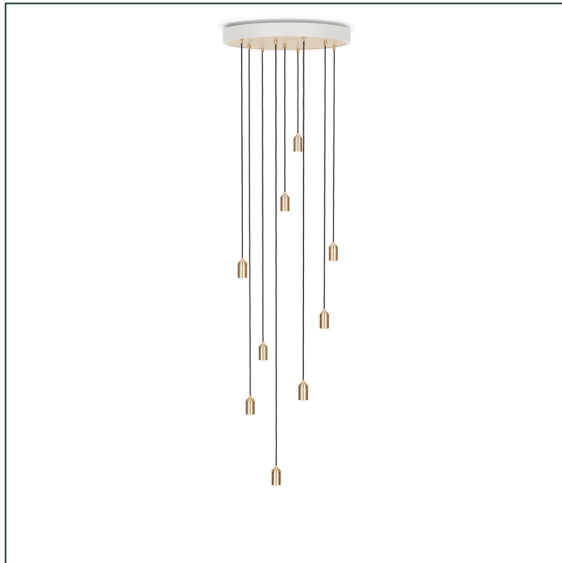

BRASS NINE PENDANT

tala®

SKU: CP-WHT-LRG-BP-01-EU
CEILING CANOPY + PENDANT SET

The Brass Nine Pendant by Tala is an impressive lighting system designed for maximum impact. Encased in a large white circular canopy, a broad Oak disc and nine Brass grips form a practical yet attractive base to hang nine Brass pendants at varying lengths, creating a spectacular lighting display.

PHYSICAL

Pendant:	L40 x W40 x H79mm
Ceiling rose:	L508 x W508 x H50mm
Cable length:	5m
Materials:	Brass, powder coated, brass plated steel
Finish:	Brass
Weight:	8133g
IP rating:	IP20
Base:	E27

ELECTRICAL