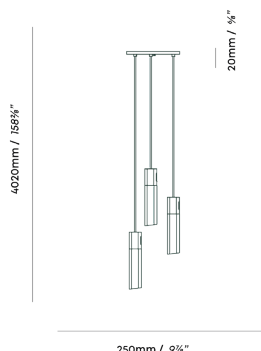

UK/EU BASALT TRIPLE PENDANT IN BRASS

tala®

SKU: BSALT-I-SET-TRI-PD-01-EU

FINISH: BRASS

FIXTURE - PHYSICAL

Pendant dimension:	L 58mm x W 58mm x H 75mm
Ceiling rose dimension:	L 250mm x W 250mm x H 20mm
Cable length:	4m
Number of bulbs:	3
Materials:	Brass
Finish:	Brass
Weight:	1.9kg
IP rating:	IP20 - Suitable for dry location
Base:	E27

FIXTURE - ELECTRICAL

Power:	60W
Voltage:	220-240V~
Frequency:	50/60Hz

BULB

Bulb dimension:	L 55mm x H 219mm
Glass shape:	T55*
Materials:	Glass and nickel
Glass finish:	Frosted
Weight:	146g
Max. working temp.:	40 °C
IP rating:	IP54
Power:	5W
Current:	0.02 A
Voltage:	220-240V~
Frequency:	50/60Hz
Base:	E27

ILLUMINATION PER BULB

CCT:	2200K
Lumens:	250 lm
Incand equiv:	25 W
Flicker:	<5%
Beam angle:	360°
Light source:	LED
CRI:	95Ra
R9:	70
TM30-Rg:	100
TM30-Rf:	90

WARRANTY 2 years

EAN 5060400156467

Tala Energy Ltd. 25b Vyner Street,
London, E2 9DG, United Kingdom