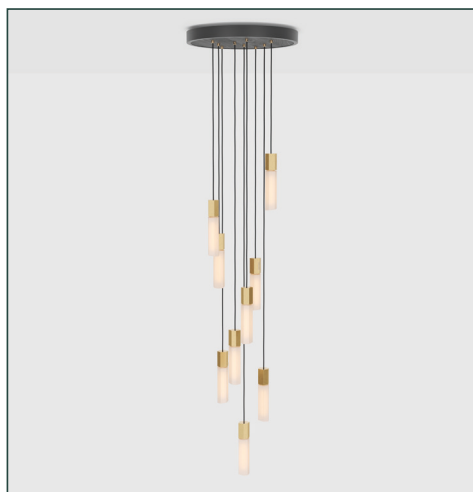

UK/EU BASALT NINE PENDANT IN BRASS

tala®

SKU: CP-BLK-LRG-BS-01-EU

FINISH: BRASS

FIXTURE - PHYSICAL

Pendant dimension:	L 58mm x W 58mm x H 75mm
Ceiling rose dimension:	L 508mm x W 508mm x H 50mm
Cable length:	5m
Number of bulbs:	9
Materials:	Brass, powder coated steel, wood veneer
Finish:	Brass
Weight:	11.75kg
IP rating:	IP20 - Suitable for dry location
Base:	E27

FIXTURE - ELECTRICAL

Power:	72W
Voltage:	220-240V~
Frequency:	50/60Hz

BULB

Bulb dimension:	L 55mm x H 219mm
Glass shape:	T55*
Materials:	Glass and nickel
Glass finish:	Frosted
Weight:	146g
Max. working temp.:	40 °C
IP rating:	IP54
Power:	5W
Current:	0.02 A
Voltage:	220-240V~
Frequency:	50/60Hz
Base:	E27

ILLUMINATION PER BULB

CCT:	2200K
Lumens:	250 lm
Incand equiv:	25 W
Flicker:	<5%
Beam angle:	360°
Light source:	LED
CRI:	95Ra
R9:	70
TM30-Rg:	100
TM30-Rf:	90

WARRANTY 2 years

EAN 5060400156627

Tala Energy Ltd. 25b Vyner Street,
London, E2 9DG, United Kingdom