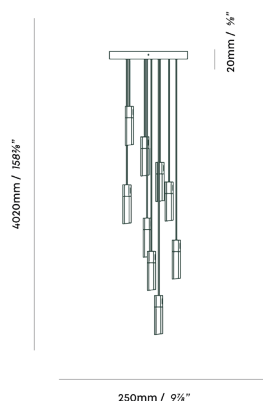

UK/EU BASALT NINE PENDANT IN BRASS

tala®

SKU: CP-BLK-LRG-BS-01-EU

FINISH: BRASS

FIXTURE - PHYSICAL

Pendant dimension:	L 58mm x W 58mm x H 75mm
Ceiling rose dimension:	L 508mm x W 508mm x H 50mm
Cable length:	5m
Number of bulbs:	9
Materials:	Brass, powder coated steel, wood veneer
Finish:	Brass
Weight:	11.75kg
IP rating:	IP20 - Suitable for dry location
Base:	E27

FIXTURE - ELECTRICAL

Power:	72W
Voltage:	220-240V~
Frequency:	50/60Hz

BULB

Bulb dimension:	L 55mm x H 219mm
Glass shape:	T55*
Materials:	Glass and nickel
Glass finish:	Frosted
Weight:	146g
Max. working temp.:	40 °C
IP rating:	IP54
Power:	5W
Current:	0.02 A
Voltage:	220-240V~
Frequency:	50/60Hz
Base:	E27

ILLUMINATION PER BULB

CCT:	2200K
Lumens:	250 lm
Incand equiv:	25 W
Flicker:	<5%
Beam angle:	360°
Light source:	LED
CRI:	95Ra
R9:	70
TM30-Rg:	100
TM30-Rf:	90

WARRANTY 2 years

EAN 5060400156627

Tala Energy Ltd. 25b Vyner Street,
London, E2 9DG, United Kingdom