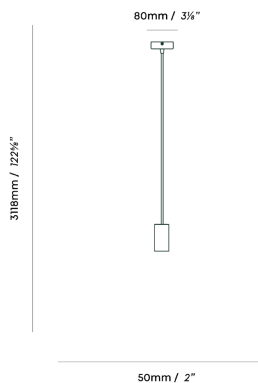

WARRANTY 2 years

EAN 5060915711236

Tala Energy Ltd. 25b Vyner Street,
London, E2 9DG, United Kingdom

Tala Europe B.V. Bertus Aafjeshove 40
Nieuwegein 3437 JN

tala.co.uk | hello@tala.co.uk | +44 7700 170343