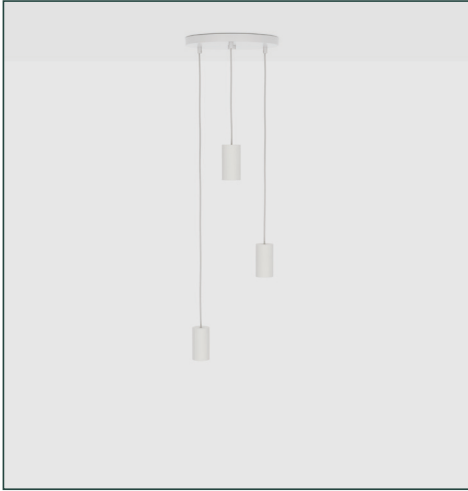

UK/EU ALUMINA TRIPLE PENDANT IN CHALK

tala®

SKU: CP-CHK-SML-ALM-01-EU

FINISH: CHALK

FIXTURE - PHYSICAL

Pendant dimension:	L 50mm x W 50mm x H 93mm
Ceiling rose dimension:	L 250mm x W 250mm x H 20mm
Cable length:	3m
Materials:	Powder coated aluminium, steel
Finish:	Chalk
Weight:	2.2kg
IP rating:	IP20 - Suitable for dry location
Base:	E27