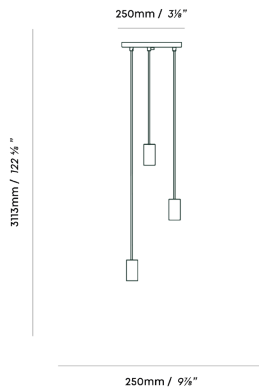

UK/EU ALUMINA TRIPLE PENDANT IN CHALK

tala®

SKU: CP-CHK-SML-ALM-01-EU

FINISH: CHALK

FIXTURE - PHYSICAL

Pendant dimension:	L 50mm x W 50mm x H 93mm
Ceiling rose dimension:	L 250mm x W 250mm x H 20mm
Cable length:	3m
Materials:	Powder coated aluminium, steel
Finish:	Chalk
Weight:	2.2kg
IP rating:	IP20 - Suitable for dry location
Base:	E27

FIXTURE - ELECTRICAL

Power:	24W
Voltage:	220-240V~
Frequency:	50/60Hz

WARRANTY 2 years

EAN 5060915711274

Tala Energy Ltd. 25b Vyner Street,
London, E2 9DG, United Kingdom

Tala Europe B.V. Bertus Aafjeshove 40
Nieuwegein 3437 JN