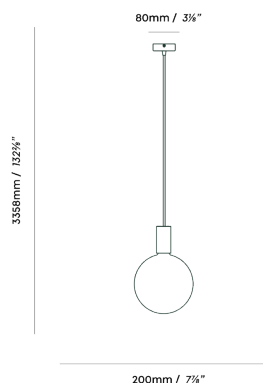

UK/EU ALUMINA SINGLE PENDANT + SPHERE V IN CHALK

tala®

SKU: SPHR-V-SET-ALM-01-EU

FINISH: CHALK

FIXTURE - PHYSICAL

Pendant dimension:	L 50mm x W 50mm x H 93mm
Ceiling rose dimension:	L 80mm x W 80mm x H 25mm
Cable length:	3m
Materials:	Powder coated aluminium, steel
Finish:	Chalk
Weight:	550g
IP rating:	IP20 - Suitable for dry location
Base:	E27

FIXTURE - ELECTRICAL

Power:	8W
Voltage:	220-240V~
Frequency:	50/60Hz

BULB

Bulb dimension:	L 200mm x H 240mm
Glass shape:	G200
Materials:	Glass and nickel
Glass finish:	Matte White
Weight:	250g
Max. working temp.:	40 °C
IP rating:	IP54
Power:	8W
Current:	0.04A
Voltage:	220-240V~
Frequency:	50/60Hz
Base:	E27

ILLUMINATION PER BULB

CCT:	2000-2800K
Lumens:	720lm
Incand equiv:	55W
Flicker:	<5%
Beam angle:	360°
Light source:	LED
CRI:	95Ra
R9:	75
TM30-Rg:	100
TM30-Rf:	90

WARRANTY 2 years

EAN 5060915711236

Tala Energy Ltd. 25b Vyner Street,
London, E2 9DG, United Kingdom