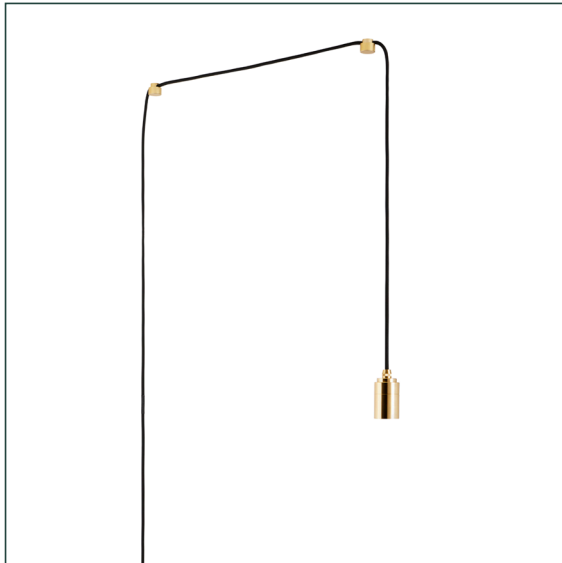

PLUG-IN PENDANT IN BRASS

tala®

SKU: BRAS-PAP-01-EU

PLUG + PLAY

The Brass Plug-in Pendant by Tala is a portable lighting solution. Combining Tala's signature Brass Pendant with a longer cable, in-line dimmer and plug for easy installation. Suitable for pairing with any E27 bulb.

PHYSICAL

Pendant:	L40 x W40 x H79mm
Not used:	L- x W- x H-mm
Cable length:	6m total (4m pendant to dimmer)
Materials:	Brass
Finish:	Brass
Weight:	690g
IP rating:	IP20
Base:	E27

ELECTRICAL

Appliance class:	Class II
Power:	25W MAX
Voltage:	220-240V~
Frequency:	50/60Hz

DIMMING

Dimmer included
Included Dimmer: HD-E100C-H
(For a full list of recommended and compatible dimmers see website)

LOGISTICAL

Unit Packaging
PC/Ctn: 1
Gross weight: 740 g
L 150 x W 140 x H 130mm

WARRANTY