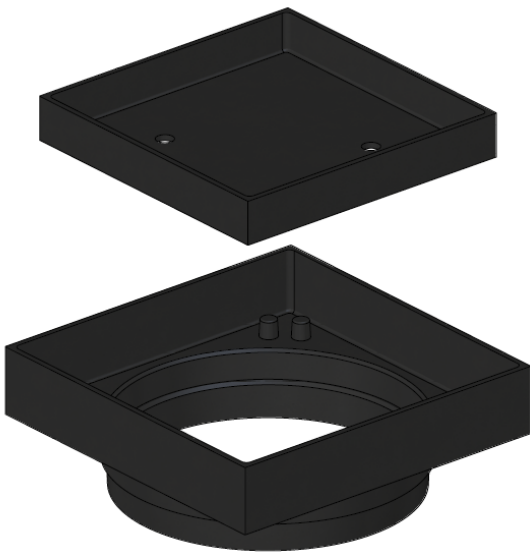

MP06N-T100

Square Floor Grate Shower Drain
with Tile Insert

meir®

EXPLODED VIEW

No.	Part Name	Qty
1	Tile Housing	1
2	Waste Base	1

CARE

- Do not install tapware using any form of acetone silicones.
- Do not apply physical items (such as tools) directly to product.
- Never use house-hold or commercial detergents, citrus based cleaners, or abrasive cleaners.
- Clean using a mild washing soap solution rinsed, and dry with a soft cloth.
- Check for any product defects before installation.
- Refer to the installation manual for correct installation.

FEATURES

- Refer to the Meir website for warranty terms & conditions, and available finishes.
- Solid brass construction, PVD finishes.
- Box Weight 0.45 kg.
- WM 030063

SPECIFICATIONS

Tile size: 95 x 95 x 10mm (max thickness)