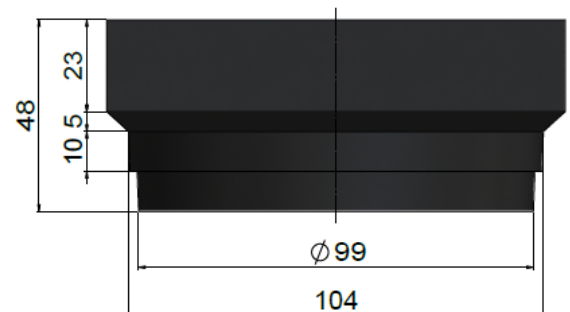

MP06N-T100

Square Floor Grate Shower Drain
with Tile Insert

meir®

EXPLODED VIEW

No.	Part Name	Qty
1	Tile Housing	1
2	Waste Base	1

CARE

- Do not install tapware using any form of acetone silicones.
- Do not apply physical items (such as tools) directly to product.
- Never use house-hold or commercial detergents, citrus based cleaners, or abrasive cleaners.
- Clean using a mild washing soap solution rinsed, and dry with a soft cloth.
- Check for any product defects before installation.
- Refer to the installation manual for correct installation.

FEATURES

- Refer to the Meir website for warranty terms & conditions, and available finishes.
- Solid brass construction, PVD finishes.
- Box Weight 0.45 kg.
- WM 030063

SPECIFICATIONS

Tile size: 95 x 95 x 10mm (max thickness)