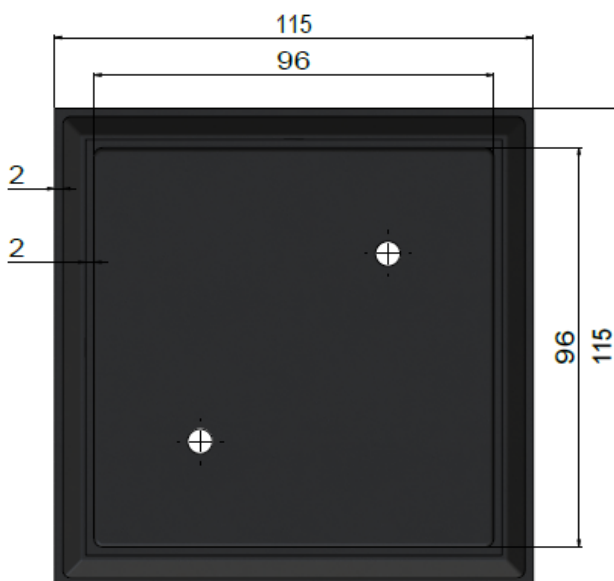

MP06N-T100

Square Floor Grate Shower Drain
with Tile Insert

meir®

EXPLODED VIEW

No.	Part Name	Qty
1	Tile Housing	1
2	Waste Base	1

CARE

- Do not install tapware using any form of acetone silicones.
- Do not apply physical items (such as tools) directly to product.
- Never use house-hold or commercial detergents, citrus based cleaners, or abrasive cleaners.
- Clean using a mild washing soap solution rinsed, and dry with a soft cloth.
- Check for any product defects before installation.
- Refer to the installation manual for correct installation.

FEATURES

- Refer to the Meir website for warranty terms & conditions, and available finishes.
- Solid brass construction, PVD finishes.
- Box Weight 0.45 kg.
- WM 030063

SPECIFICATIONS

Tile size: 95 x 95 x 10mm (max thickness)