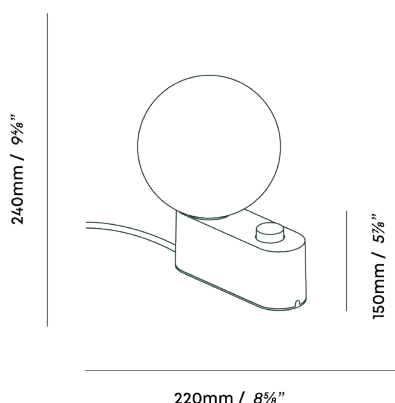

UK/EU ALUMINA LAMP IN CHALK

tala[®]

SKU: ALM-SPHR-IV-CHK-TBL-01-EU

FINISH: CHALK

FIXTURE - PHYSICAL

Total dimension:	L 220mm x W 150mm x H 240mm
Cable length:	3m
Materials:	Powder coated aluminium
Finish:	Chalk
Weight:	766g
IP rating:	IP20 - Suitable for dry locations
Base:	E27

FIXTURE - ELECTRICAL

Power:	25W
Voltage:	220-240V
Frequency:	50/60Hz

BULB

Bulb dimension:	L 150mm x H 190mm
Glass shape:	G150
Materials:	Glass and nickel
Glass finish:	Matte White
Weight:	196g
Max. working temp.:	40 °C
IP rating:	IP54
Power:	8W
Current:	0.04A
Voltage:	220-240V~
Frequency:	50/60Hz
Base:	E27

ILLUMINATION PER BULB

CCT:	2000-2800K
Lumens:	680lm
Incand equiv:	53W
Flicker:	<5%
Beam angle:	360°
Light source:	LED
CRI:	95Ra
R9:	70
TM30-Rg:	100
TM30-Rf:	90

WARRANTY 2 years

EAN 5060400157617

Tala Energy Ltd. 25b Vyner Street,
London, E2 9DG, United Kingdom