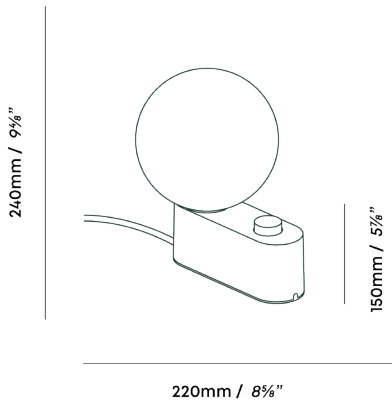

## FIXTURE - PHYSICAL

Total dimension:	L 220mm x W 150mm x H 240mm
Cable length:	3m
Materials:	Powder coated aluminium
Finish:	Sage
Weight:	766g
IP rating:	IP20 - Suitable for dry locations
Base:	E27

## BULB

Bulb dimension:	L 150mm x H 190mm
Glass shape:	G150
Materials:	Glass and nickel
Glass finish:	Matte White
Weight:	196g
Max. working temp.:	40 °C
IP rating:	IP54
Power:	8W
Current:	0.04A
Voltage:	220-240V~
Frequency:	50/60Hz
Base:	E27