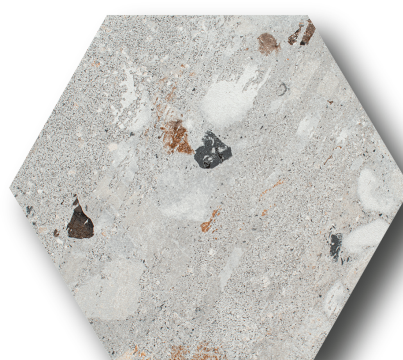

# URBAN COAST TILE

White

Multicolor

Blue

Sizes (Nominal)	Thickness	UOM	Carton SF	Carton PC
12 x 24	.393	SF	11.58	6
8 1/2 x 10 Hex	.393	SF	3.96	9

Availability	Stock Colors
--------------	--------------

12x24, 8.5x10 Hex

White, Blue, Multicolor

Technical Data	12 x 24	8 1/2 x 10 Hex	Application	12 x 24	8 1/2 x 10
Body Type	Porcelain	Porcelain	Wall - Wet	Yes	Yes
Wear Rating	4	4	Wall -Dry	Yes	Yes
DCOF	≥.60	≥.60	Floor - Residential	Yes	Yes
Shade Variation	V3	V3	Floor - Commercial	Medium	Medium
Recycled Content	Yes	Yes	Freeze/Thaw	Yes	Yes
Finish	Matte	Matte	Pool	Yes	Yes