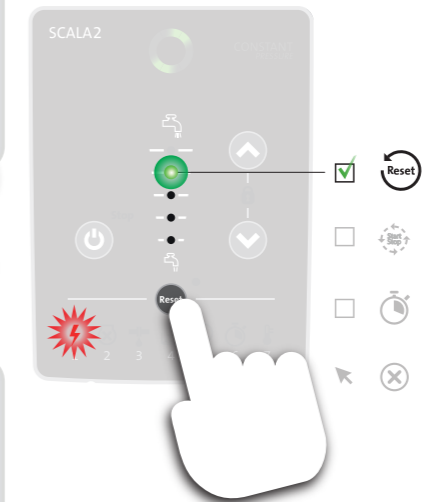

SCALA2

EXPERT SETTINGS

 **Auto Reset**

 **Anti Cycling**

 **Maximum continuous operating time (30 min.)**

Expert mode

Installation and operating instructions

net.grundfos.com/qr/i/98880508