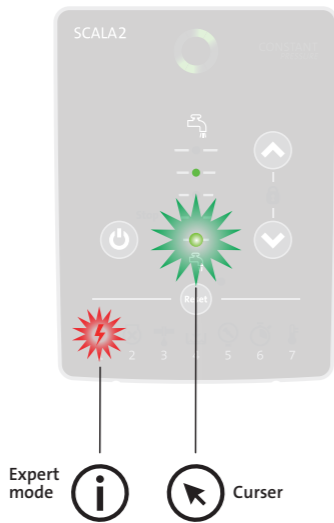

SCALA2

EXPERT SETTINGS

 **Auto Reset**

 **Anti Cycling**

 **Maximum continuous operating time (30 min.)**

Expert mode

Installation and operating instructions

net.grundfos.com/qr/i/98880508