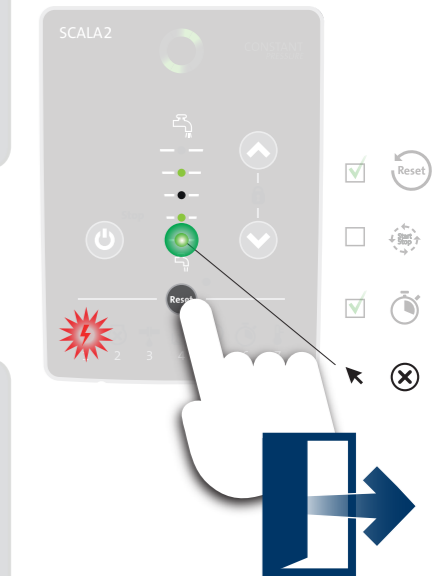

SCALA2

EXPERT SETTINGS

 **Auto Reset**

 **Anti Cycling**

 **Maximum continuous operating time (30 min.)**

Expert mode

Installation and operating instructions

net.grundfos.com/qr/i/98880508