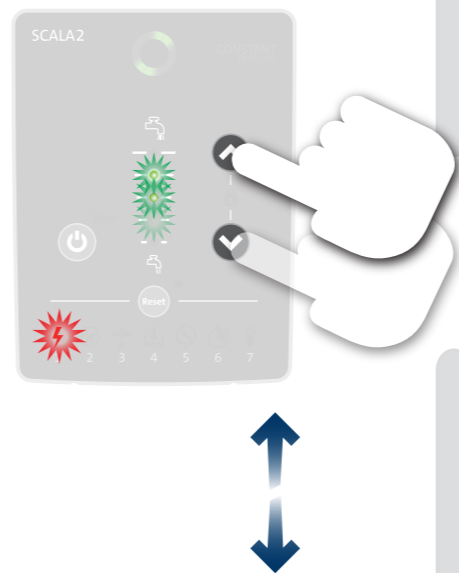

SCALA2

EXPERT SETTINGS

 **Auto Reset**

 **Anti Cycling**

 **Maximum continuous operating time (30 min.)**

Expert mode

Installation and operating instructions

net.grundfos.com/qr/i/98880508