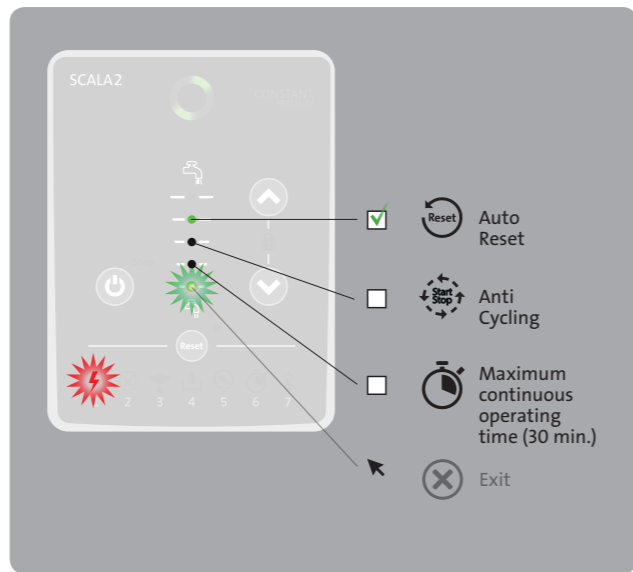

SCALA2

EXPERT SETTINGS

 **Auto Reset**

 **Anti Cycling**

 **Maximum continuous operating time (30 min.)**

Expert mode

Installation and operating instructions

net.grundfos.com/qr/i/98880508