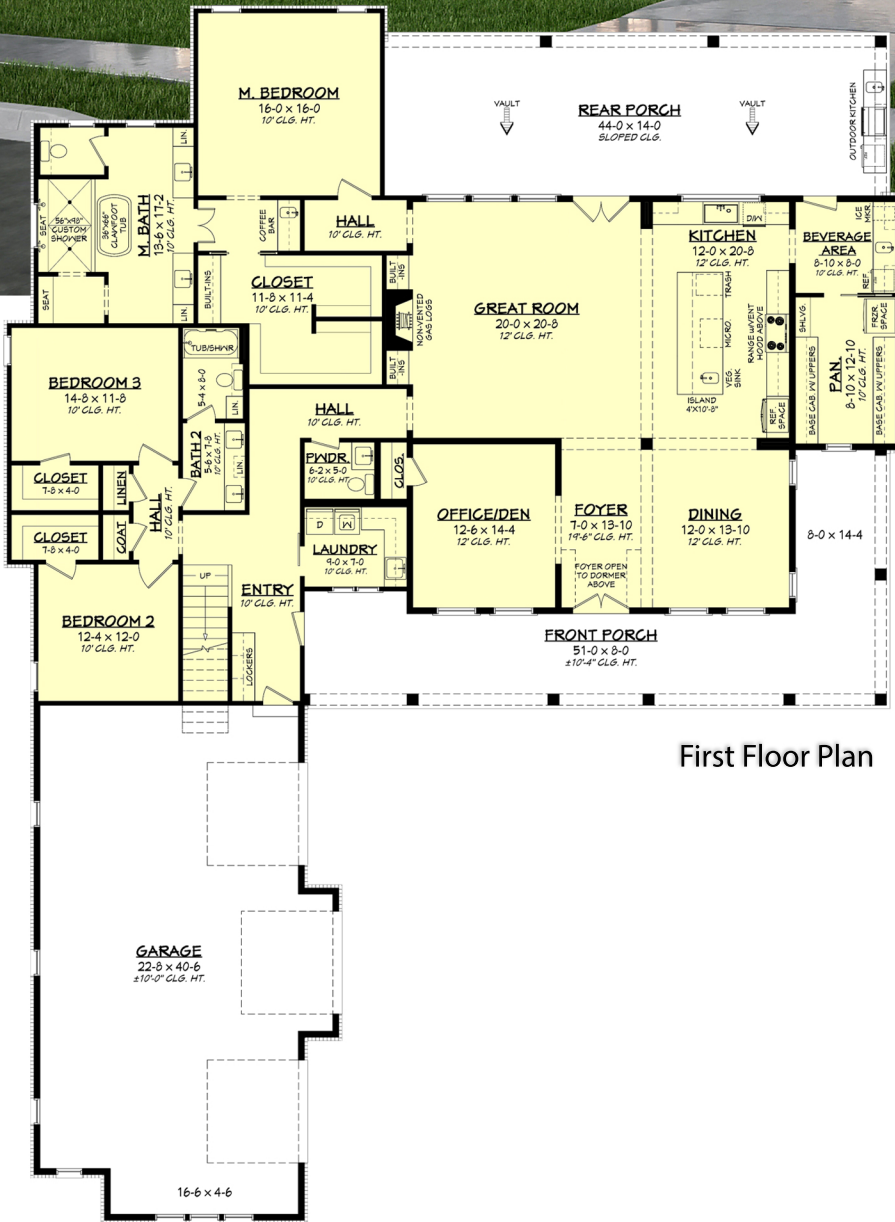

Designing Homes  
**HOUSE PLAN ZONE**  
 Building Relationships

First Floor Plan

Second Floor Plan

**Timber Creek House Plan**

3858-S

3858 Sq Ft.

2 Stories

4 Bedrooms

78-4 Width

3.5 Bathrooms

105-10 Depth

Phone: 601.336.3254 sales@hpzplans.com

<https://hpzplans.com/products/timber-creek-house-plan>