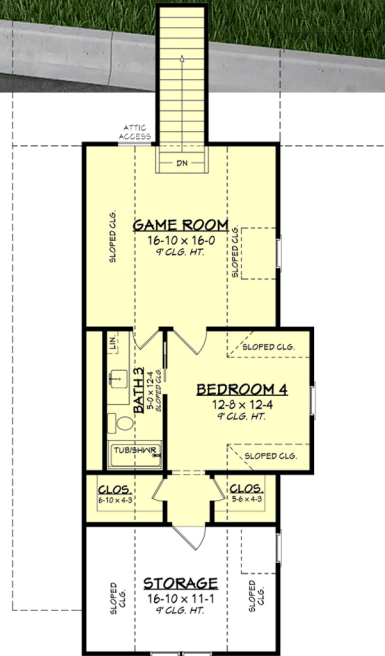

Designing Homes  
**HOUSE PLAN ZONE**  
 Building Relationships

First Floor Plan

Second Floor Plan

**Timber Creek House Plan**

3858-S

3858 Sq Ft.

2 Stories

4 Bedrooms

78-4 Width

3.5 Bathrooms

105-10 Depth

Phone: 601.336.3254 sales@hpzplans.com

<https://hpzplans.com/products/timber-creek-house-plan>