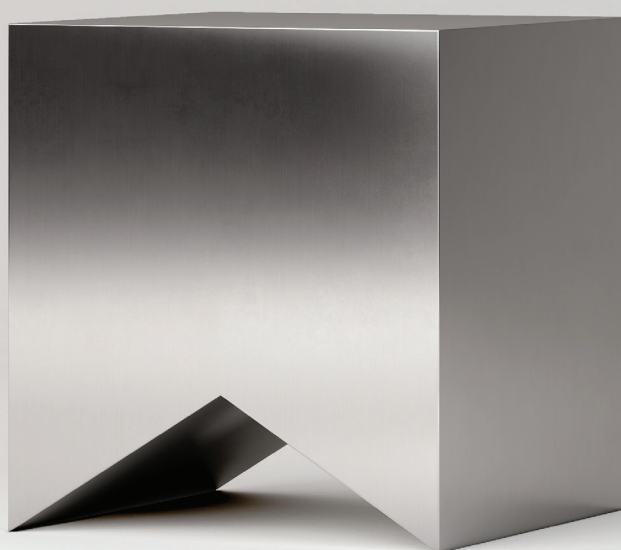

# STUDIOTWENTYSEVEN

PRAHA 02 STOOL BY **MAXIME BOUTILLIER** EXCLUSIVELY TO STUDIOTWENTYSEVEN  
NUMBERED EDITION  
RACINE COLLECTION

STAINLESS STEEL WITH BLURRED FINISH  
PRODUCTION TIME 14 WEEKS  
MADE IN FRANCE

IN H 15.5 W 15.3 D 39  
CM H 42 W 39 D 13.5