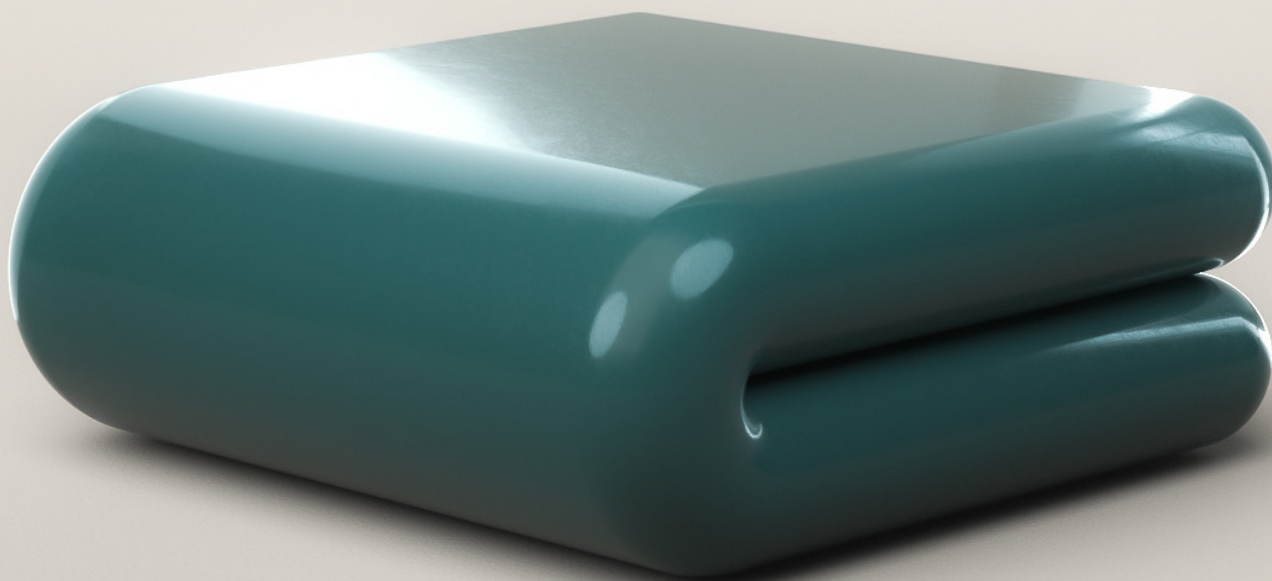

# STUDIOTWENTYSEVEN

CHUBBY COFFEE TABLE WOOD BY **ARTHUR VALLIN**  
NUMBERED EDITION

TINTED OAK WITH SEMI MATTE FINISH OR  
LACQUERED WOOD WITH GLOSSY FINISH  
PRODUCTION TIME 12-14 WEEKS  
MADE IN FRANCE

IN H 13.8 W 35.5 D 35.5  
CM H 35 W 90.2 D 90.2