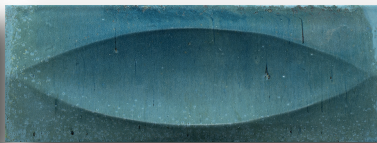

Surf

Porcelain

URBAN COAST TILE

White

Turquoise Blue

Beige

Giado Green

Corporate Headquarters & Distribution Center
405 E. Marsh Ln, Suite 3, Wilmington, DE 19804
urbancoasttile.com

4x4, 3x8, 3x8 Deco

Giado Green, White, Beige Turquoise Blue

Technical Data	Application
----------------	-------------

Body Type	Porcelain	Wall - Wet	Yes
Wear Rating:		Wall - Dry	Yes
4x4, 3x8 all colors	3	Floor - Residential	
3x8 Decos	1	3x8 Flat Only (No Decos or 4x4)	
Shade Variations		Giada Green, Beige	
White & Beige (All Sizes)	V2	White, Turquoise Blue	Moderate
Green, Blue (All Sizes)	V3	Floor - Commercial	No
Recycled Content	Yes	Freeze/Thaw	Yes
Finish	Gloss	Pool	Yes
Body Type	Porcelain		