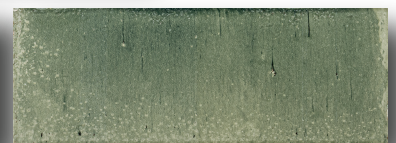

Surf

Porcelain

URBAN COAST TILE

White

Turquoise Blue

Beige

Giado Green

Corporate Headquarters & Distribution Center
405 E. Marsh Ln, Suite 3, Wilmington, DE 19804
urbancoasttile.com

Contact Us:
info@urbancoasttile.com
888-728-8453

Sizes (Nominal)	Thickness	UOM	Carton SF	Carton PC
4x4	.393"	SF	7.31	68
3x8	.393"	SF	8.07	50
3x8 Deco	.492"	SF	7.68	48

Availability	Stock Colors
--------------	--------------

4x4, 3x8, 3x8 Deco

Giado Green, White, Beige Turquoise Blue

Technical Data	Application
----------------	-------------

Body Type	Porcelain	Wall - Wet	Yes
Wear Rating:		Wall - Dry	Yes
4x4, 3x8 all colors	3	Floor - Residential	
3x8 Decos	1	3x8 Flat Only (No Decos or 4x4)	
Shade Variations		Giada Green, Beige	
White & Beige (All Sizes)	V2	White, Turquoise Blue	Moderate
Green, Blue (All Sizes)	V3	Floor - Commercial	No
Recycled Content	Yes	Freeze/Thaw	Yes
Finish	Gloss	Pool	Yes
Body Type	Porcelain		