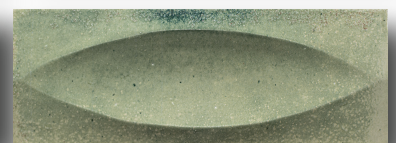

Surf

Porcelain

URBAN COAST TILE

White

Turquoise Blue

Beige

Giado Green

Corporate Headquarters & Distribution Center
405 E. Marsh Ln, Suite 3, Wilmington, DE 19804
urbancoasttile.com

4x4, 3x8, 3x8 Deco

Giado Green, White, Beige Turquoise Blue

Technical Data	Application
----------------	-------------

Body Type	Porcelain	Wall - Wet	Yes
Wear Rating:		Wall - Dry	Yes
4x4, 3x8 all colors	3	Floor - Residential	
3x8 Decos	1	3x8 Flat Only (No Decos or 4x4)	
Shade Variations		Giada Green, Beige	
White & Beige (All Sizes)	V2	White, Turquoise Blue	Moderate
Green, Blue (All Sizes)	V3	Floor - Commercial	No
Recycled Content	Yes	Freeze/Thaw	Yes
Finish	Gloss	Pool	Yes
Body Type	Porcelain		