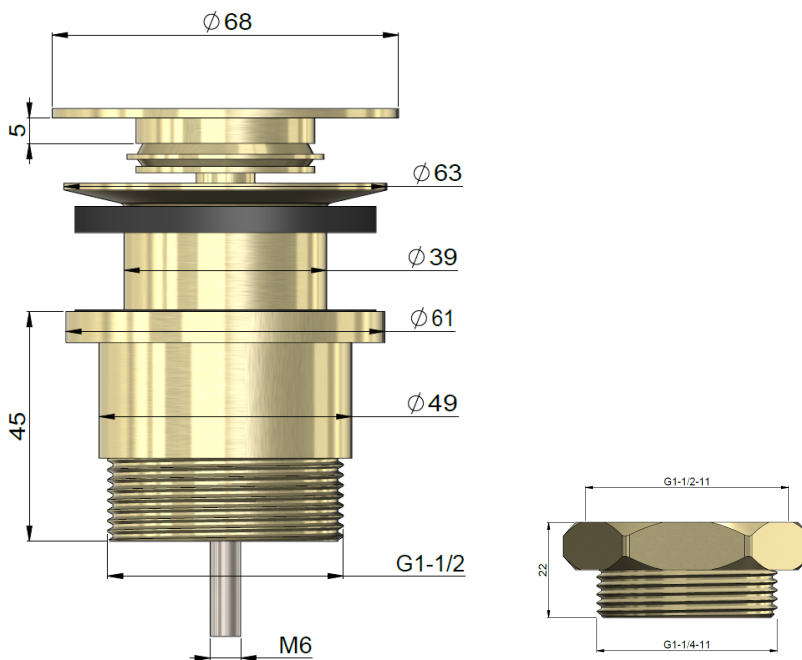

### FEATURES

- Refer to the Meir website for warranty terms & conditions, and available finishes.
- Solid brass construction.
- Suitable for both basin and bath wastes.
- Removable grate
- Includes overflow.

### EXPLODED VIEW

ITEM NO.	PART NUMBER	QTY.
1	Top Cover	1
2	Sealing Ring	1
3	Spring Core	1
4	Grate	1
5	Screw	1
6	O-ring	2
7	Main Body	1
8	Filling-ring	1
9	Filling-ring	1
10	Main Body	1