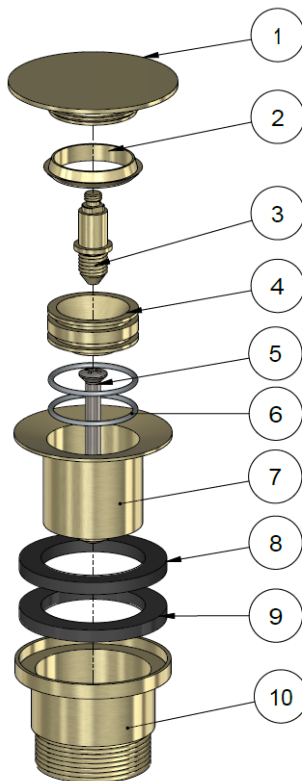

- Watermark 75062

SPECIFICATIONS

EXPLODED VIEW

ITEM NO.	PART NUMBER	QTY.
1	Top Cover	1
2	Sealing Ring	1
3	Spring Core	1
4	Grate	1
5	Screw	1
6	O-ring	2
7	Main Body	1
8	Filling-ring	1
9	Filling-ring	1
10	Main Body	1