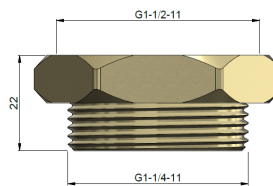

- Watermark 75062

SPECIFICATIONS

EXPLODED VIEW

ITEM NO.	PART NUMBER	QTY.
1	Top Cover	1
2	Sealing Ring	1
3	Spring Core	1
4	Grate	1
5	Screw	1
6	O-ring	2
7	Main Body	1
8	Filling-ring	1
9	Filling-ring	1
10	Main Body	1