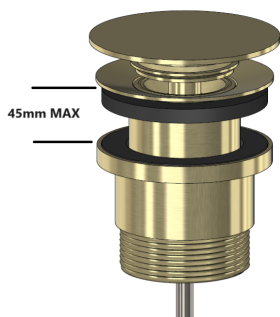

TOLERANCES

CREDENTIAL

- Watermark 75062