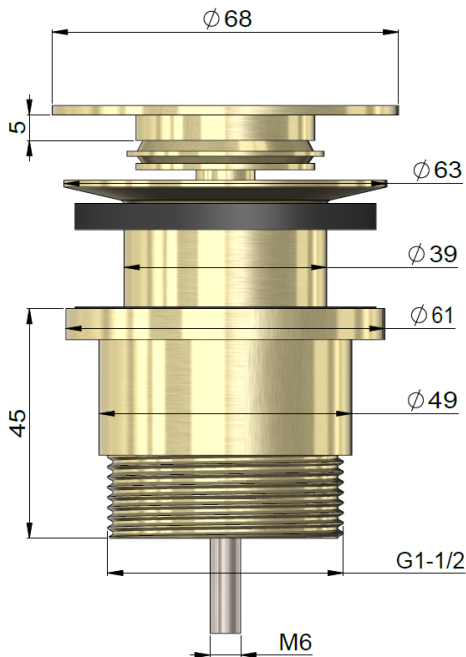

MPO4F-UNI

UNIVERSAL BATH & BASIN POP-UP WASTE

meir®

FEATURES

- Refer to the Meir website for warranty terms & conditions, and available finishes.
- Solid brass construction.
- Suitable for both basin and bath wastes.
- Removable grate
- Includes overflow.

- Watermark 75062

SPECIFICATIONS

EXPLODED VIEW

ITEM NO.	PART NUMBER	QTY.
1	Top Cover	1
2	Sealing Ring	1
3	Spring Core	1
4	Grate	1
5	Screw	1
6	O-ring	2
7	Main Body	1
8	Filling-ring	1
9	Filling-ring	1
10	Main Body	1