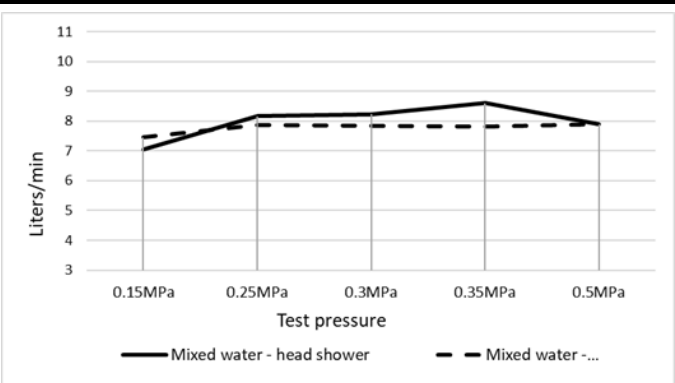

MZ1004N-R-SS316

OUTDOOR SHOWER RAIL SET

meir®

FEATURES

- Refer to the Meir website for warranty terms & conditions, and available finishes.
- Flow rate 9L p/m at 3 bar pressure.
- European components and cartridge
- 316 Stainless Steel construction.
- Includes the 1/2" adapter thread for non-AU regions only

CREDENTIALS

- Watermark AS/NZS3718WMK080066
- 3-star WELS rated
- 9 litres p/minute
- WELS registration No: S17730

SPECIFICATIONS

FLOW RATE GRAPH

MZ1004N-R-SS316

OUTDOOR SHOWER RAIL SET

meir®

EXPLODED VIEW