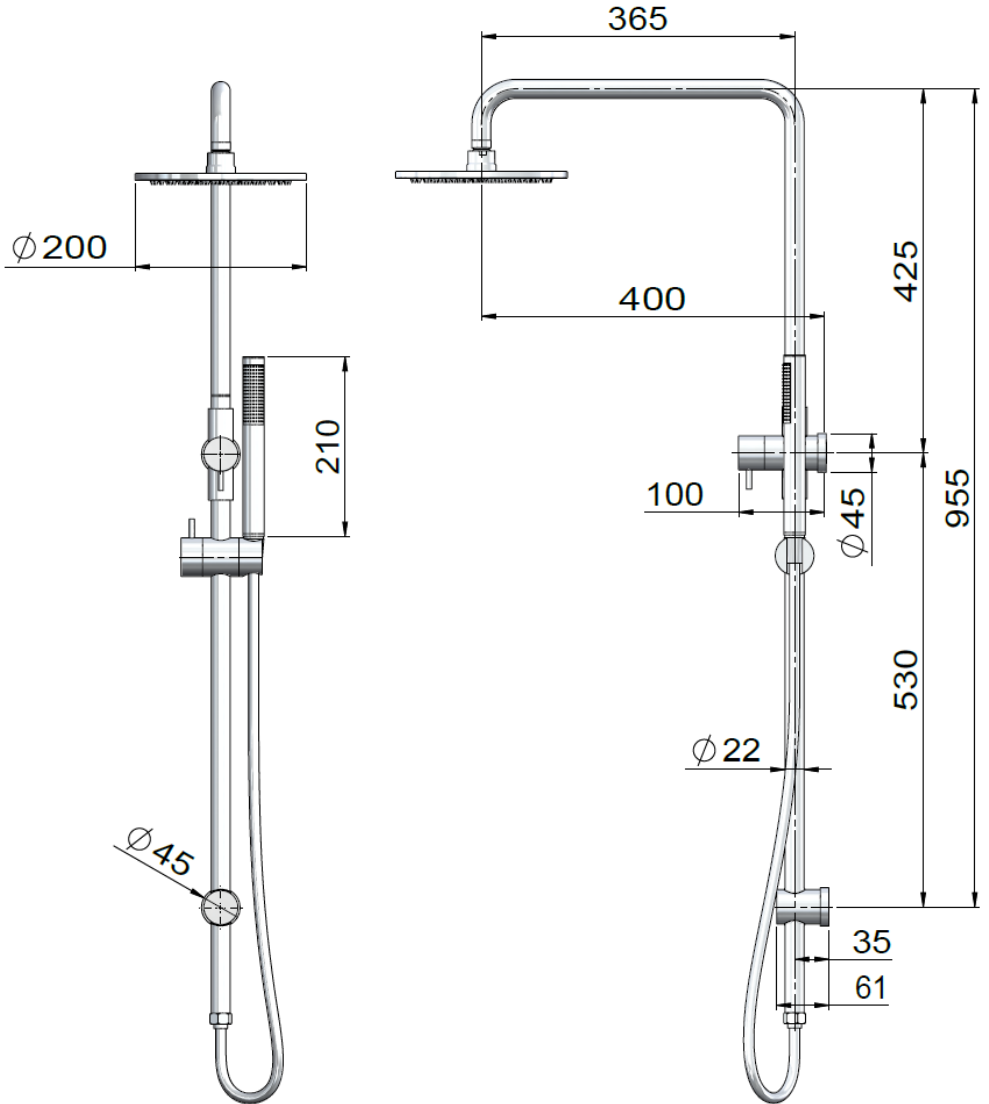

MZ1004N-R-SS316

OUTDOOR SHOWER RAIL SET

meir®

FEATURES

- Refer to the Meir website for warranty terms & conditions, and available finishes.
- Flow rate 9L p/m at 3 bar pressure.
- European components and cartridge
- 316 Stainless Steel construction.
- Includes the 1/2" adapter thread for non-AU regions only

CARE

- Do not install tapware using any form of acetone silicones.
- Do not apply physical items (such as tools) directly to product.
- Never use house-hold or commercial detergents, citrus based cleaners, or abrasive cleaners.
- Clean using a mild washing soap solution rinsed, and dry with a soft cloth.
- Check for any product defects before installation.
- Refer to the installation manual for correct installation.

CREDENTIALS

- Watermark AS/NZS3718WMK080066
- 3-star WELS rated
- 9 litres p/minute
- WELS registration No: S17730

SPECIFICATIONS

FLOW RATE GRAPH

MZ1004N-R-SS316

OUTDOOR SHOWER RAIL SET

meir®

EXPLODED VIEW