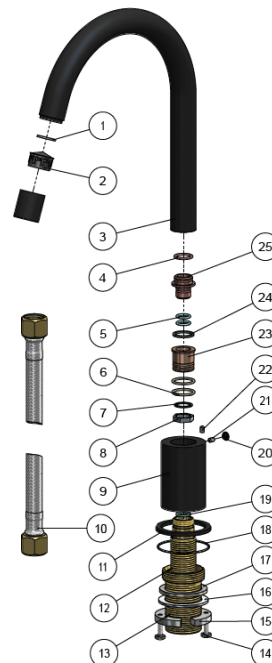

## FEATURES

- Refer to the Meir website for warranty terms & conditions, and available finishes.
- Flow rate 20L p/m at 3 bar pressure.
- European components and cartridge
- Solid brass construction
- Box Weight 0.47 kg
- 68mm long 1/2" threaded adapter included

## SPECIFICATIONS

## FLOW RATE GRAPH

## EXPLODED VIEW

No.	Part Name	Qty
1	Washer	1
2	Aerator	1
3	Spout	1
4	O-Ring	1
5	O-Ring	2
6	O-Ring	2
7	Washer	1
8	Nut	1
9	Base	1
10	Inlet Hose	1
11	Base	1
12	Thread Tube connector	1
13	Thread Tube	1
14	Screw	2
15	Nut	1
16	Washer	1
17	Flat Washer	1
18	O-Ring	1
19	O-Ring	1
20	Decorative Button	1
21	Screw	1
22	Screw	1
23	Copper Sleeve	1
24	Wearing Ring	1
25	Connector	1