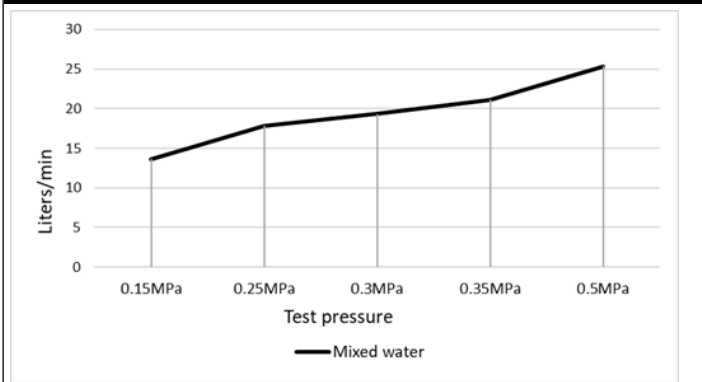

FLOW RATE GRAPH

CREDENTIALS

- Watermark AS/NZS3718WMKA25013