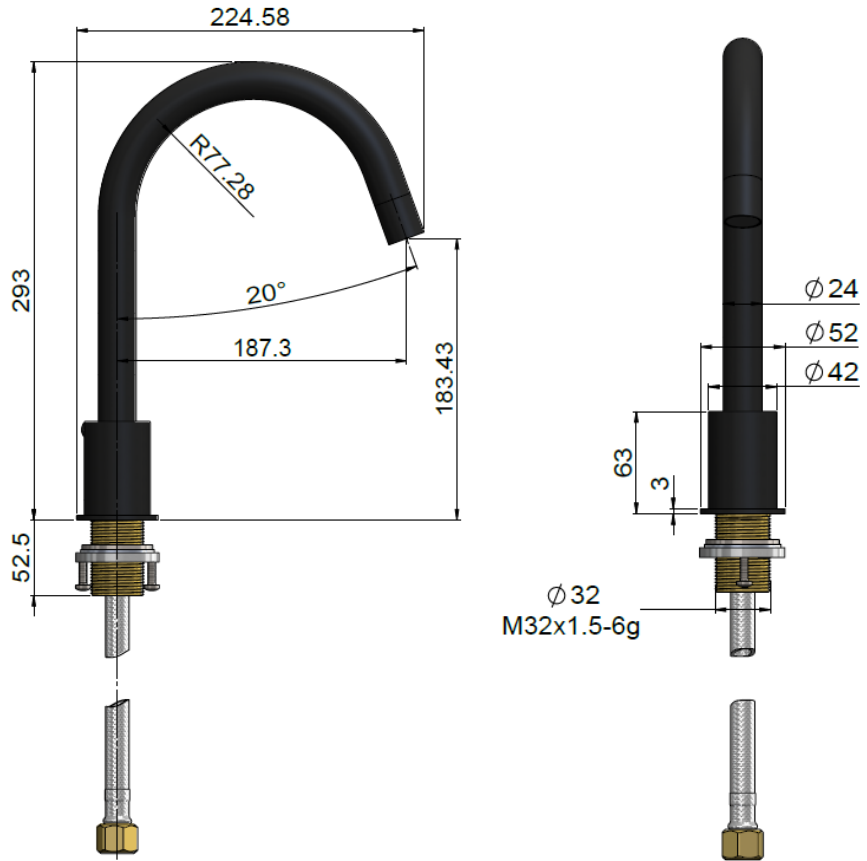

SPECIFICATIONS