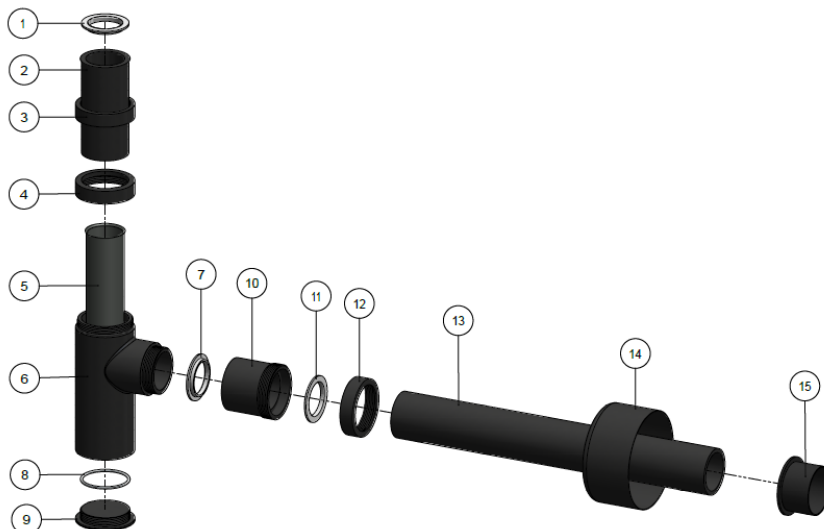

### SPECIFICATIONS

### TOLERANCE

### CARE

- Do not install tapware using any form of acetone silicones.
- Do not apply physical items (such as tools) directly to product.
- Never use house-hold or commercial detergents, citrus based cleaners, or abrasive cleaners.
- Clean using a mild washing soap solution rinsed, and dry with a soft cloth.
- Check for any product defects before installation.
- Refer to the installation manual for correct installation.

### EXPLODED VIEW

No.	Part Name
1	Sealing Washer
2	Flanging Tube
3	Nut
4	Nut
5	Gum Cover
6	Tee Body
7	Sealing Washer
8	O-ring
9	Bottom Cap
10	Adapter
11	Sealing Washer
12	Nut
13	Straight Pipe
14	Decor Cover
15	Sealing Wash