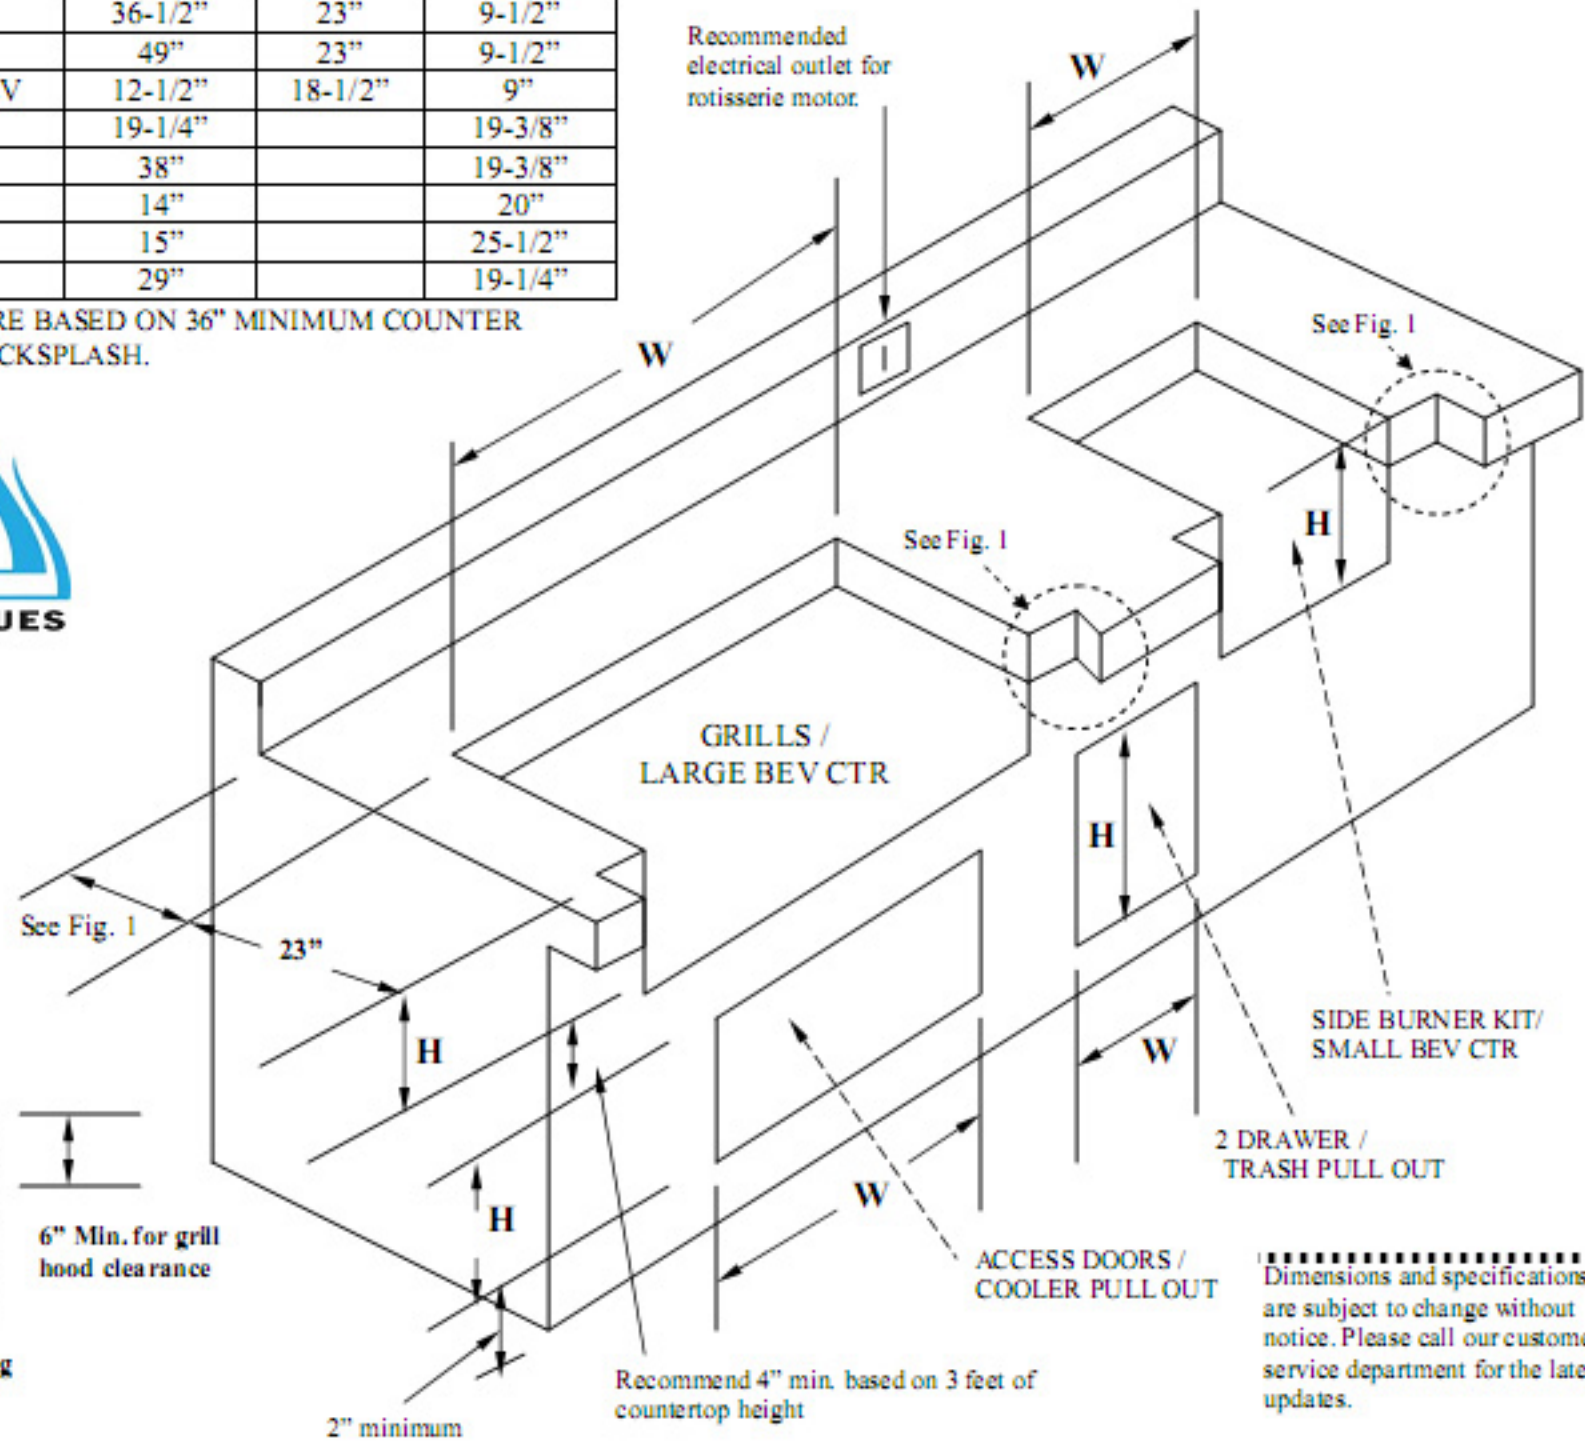

ITEM	WIDTH (W)	DEPTH (D)	HEIGHT (H)
NEWPORT & LBC	28"	23"	9-1/2"
PACIFICA	36-1/2"	23"	9-1/2"
BIG SUR	49"	23"	9-1/2"
SIDE BURNER / SMALL BEV	12-1/2"	18-1/2"	9"
MDS L30	19-1/4"		19-3/8"
MDS L39	38"		19-3/8"
M2DS	14"		20"
TETD	15"		25-1/2"
TECD	29"		19-1/4"

***ALL MEASUREMENTS ARE BASED ON 36" MINIMUM COUNTER HEIGHT AND A 6" TO 12" BACKSPLASH.

6" Min. for grill hood clearance

Recommend 4" min. based on 3 feet of countertop height

.....
 Dimensions and specifications are subject to change without notice. Please call our customer service department for the latest updates.