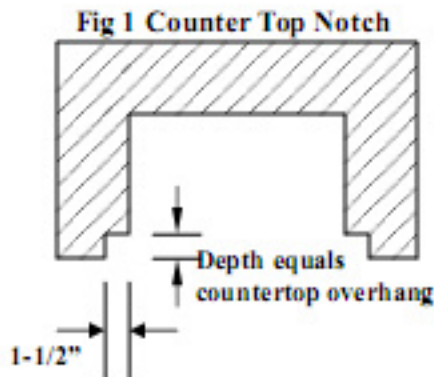

ITEM	WIDTH (W)	DEPTH (D)	HEIGHT (H)
NEWPORT & LBC	28"	23"	9-1/2"
PACIFICA	36-1/2"	23"	9-1/2"
BIG SUR	49"	23"	9-1/2"
SIDE BURNER / SMALL BEV	12-1/2"	18-1/2"	9"
MDS L30	19-1/4"		19-3/8"
MDS L39	38"		19-3/8"
M2DS	14"		20"
TETD	15"		25-1/2"
TECD	29"		19-1/4"

***ALL MEASUREMENTS ARE BASED ON 36" MINIMUM COUNTER HEIGHT AND A 6" TO 12" BACKSPLASH.

6" Min. for grill hood clearance

Recommend 4" min. based on 3 feet of countertop height

.....
 Dimensions and specifications are subject to change without notice. Please call our customer service department for the latest updates.