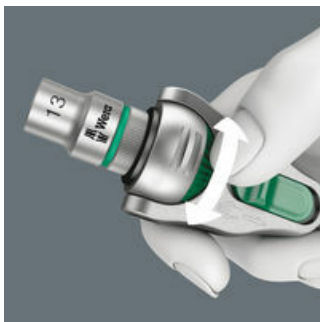

Simple direction change

All Zyklop Speed ratchets feature a thumbwheel that can be used to quickly and easily switch between clockwise and anticlockwise rotation, at any position. No complicated handling, no loss of time!