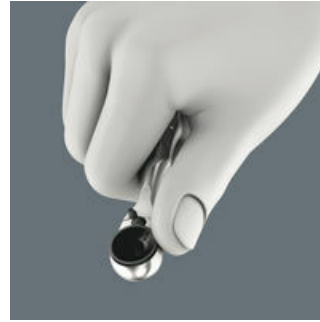

Bicycle Set 3

Bicycle Set 3

Bicycle Set 3 is a practical assortment for the independent execution of assembly work and repairs on road bikes, mountain bikes and e-bikes. Especially useful: a Bit-Check (empty) is also included, which can be equipped individually with tools on the way: less weight on bike rides.

Rapid screwdriving

High working speeds can be attained with the Zyklop Mini bit ratchet. The thumb wheel is important, enabling more rapid screwdriving, and the lever of the Zyklop Mini only needs to be used for the final tightening of the screw.