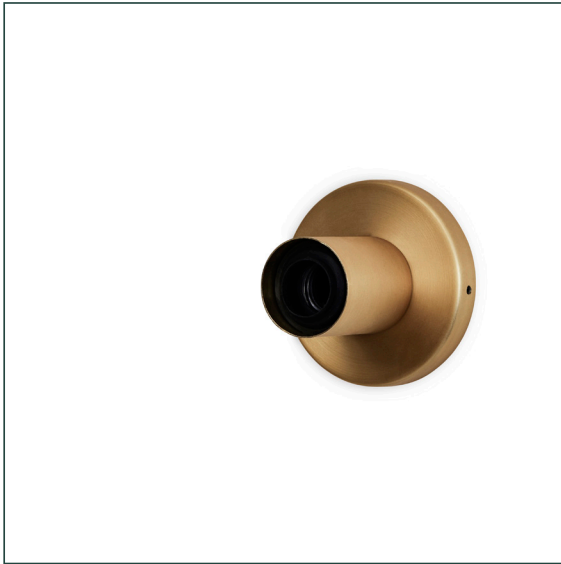

LOCHAN WALL LIGHT IN BRASS

tala®

SKU: LOCH-BRAS-WL-01-EU

FINISH: BRASS

Lochan is an inviting, omni-directional wall light from Tala. Suitable for mounting to the wall or ceiling, this decorative light fixture has an IP44 rating, making it ideal for bathrooms, kitchens and outdoor settings. Its modest size and understated form elevate the profile of the light bulb, while the material choice and rugged finish guarantees visual consistency and integrity over many years of use. Suitable for any Tala E27 bulb, this design is best paired with Tala's matte porcelain bulbs: Sphere III and Oval.

PHYSICAL

| | |
|---------------|---------------------|
| Sconce: | L85 x W110 x H110mm |
| Not used: | L- x W- x H-mm |
| Cable length: | - |
| Materials: | Anodised aluminium |
| Finish: | Brass |
| Weight: | 325g |
| IP rating: | IP44 |
| Base: | E27 |

LOCHAN WALL LIGHT IN GRAPHITE

tala®

SKU: LOCH-GRAP-WL-01-EU

FINISH: GRAPHITE

Lochan is an inviting, omni-directional wall light from Tala. Suitable for mounting to the wall or ceiling, this decorative light fixture has an IP44 rating, making it ideal for bathrooms, kitchens and outdoor settings. Its modest size and understated form elevate the profile of the light bulb, while the material choice and rugged finish guarantees visual consistency and integrity over many years of use. Suitable for any Tala E27 bulb, this design is best paired with Tala's matte porcelain bulbs: Sphere III and Oval.