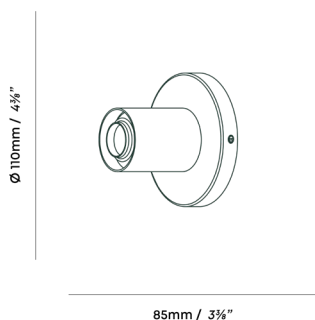

DIMMING

Recommended dimmer: Varilight V-Pro
Included Dimmer: N/A
(For a full list of recommended and compatible dimmers see website)

LOGISTICAL

Unit Packaging
PC/Ctn: 1
Gross weight: 603 g
L 150 x W 150 x H 150mm

WARRANTY

2 years

EAN

5060915710048

Tala Energy Ltd. 25b Vyner Street,
London, E2 9DG, United Kingdom

Tala Europe B.V. Bertus Aafjeshove 40
Nieuwegein 3437 JN

tala.co.uk | hello@tala.co.uk | +44 7700 170343

Specification subject to change without notice. Refer to our website for the most recent product documentation. Tala designs in the EU/UK are protected by registered and or unregistered design rights