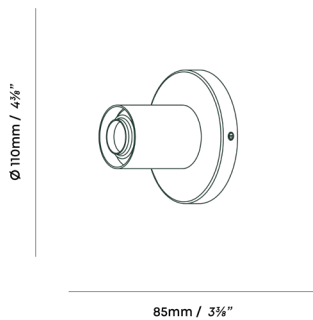

DIMMING

Recommended dimmer: Varilight V-Pro
Included Dimmer: N/A
(For a full list of recommended and compatible dimmers see website)

LOGISTICAL

Unit Packaging
PC/Ctn: 1
Gross weight: 603 g
L 150 x W 150 x H 150mm

WARRANTY

2 years

EAN

5060915710031

Tala Energy Ltd. 25b Vyner Street,
London, E2 9DG, United Kingdom

Tala Europe B.V. Bertus Aafjeshove 40
Nieuwegein 3437 JN

tala.co.uk | hello@tala.co.uk | +44 7700 170343

Specification subject to change without notice. Refer to our website for the most recent product documentation. Tala designs in the EU/UK are protected by registered and or unregistered design rights