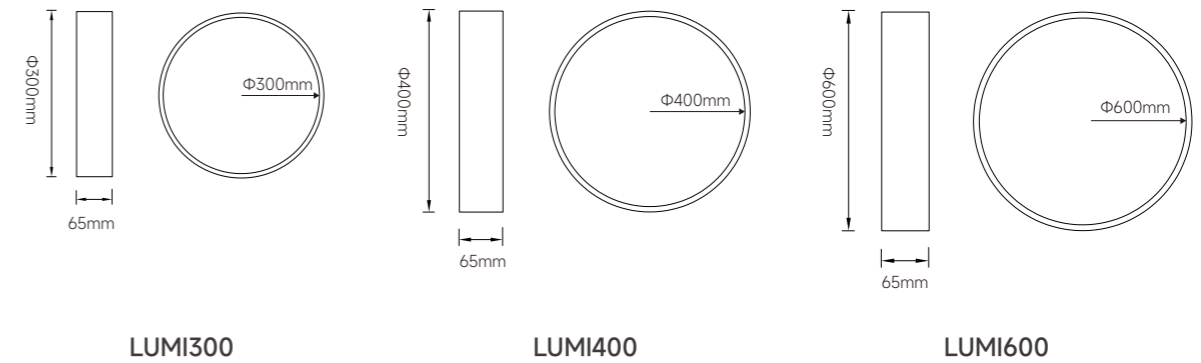

## LUMI Series Surface Mounted Light

- Lumi is ceiling and wall mounted ceiling light with IP44 rated and it's Lucia's little sister, more cost effective.
- Luminous efficacy: up to 120 lm/W
- Microprismatic optic contributes to high visual comfort, Glare control: up to UGR ≤ 15
- Color temperature of 3000K, 3500K, 4000K selectable by DIP Switch, easy to keep stock. Ra80 or Ra90 optional.
- Back-lit ceiling light with height of 65mm suitable for almost everywhere.
- Surface-mounted.
- Office & Education: classrooms, meeting rooms, offices, cafeterias, foyers and lobbies, corridors, staircases

### Order Information

Code	Size	System LM	LED W	System W	CRI	CCT	Beam
LUMI300-CCT-10W	Φ300*65	1100-1200lm	8W	10W	80	3000K/3500K/4000K	80°
LUMI300-CCT-13W	Φ300*65	1500-1600lm	11W	13W	80	3000K/3500K/4000K	80°
LUMI400-CCT-18W	Φ400*65	2100-2200lm	16W	18W	80	3000K/3500K/4000K	80°
LUMI400-CCT-26W	Φ400*65	2900-3200lm	24W	26W	80	3000K/3500K/4000K	80°
LUMI600-CCT-40W	Φ600*65	5000-5200lm	36W	40W	80	3000K/3500K/4000K	80°
LUMI600-CCT-45W	Φ600*65	5400-5800lm	41W	45W	80	3000K/3500K/4000K	80°