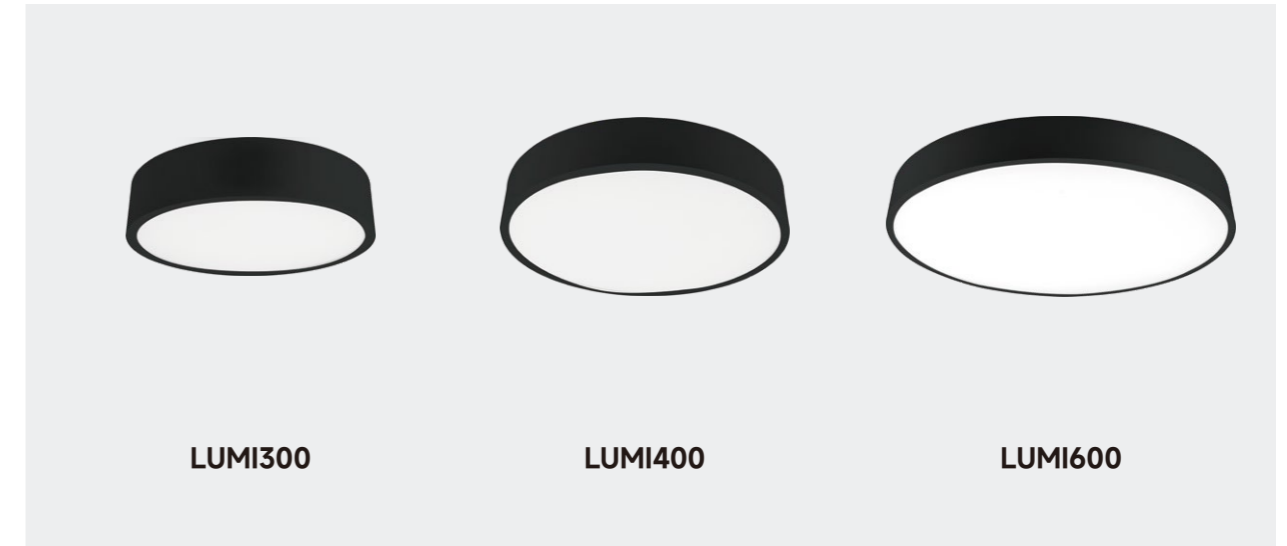

## LUMI Series Surface Mounted Light

- Lumi is ceiling and wall mounted ceiling light with IP44 rated and it's Lucia's little sister, more cost effective.
- Luminous efficacy: up to 120 lm/W
- Microprismatic optic contributes to high visual comfort, Glare control: up to UGR ≤ 15
- Color temperature of 3000K, 3500K, 4000K selectable by DIP Switch, easy to keep stock. Ra80 or Ra90 optional.
- Back-lit ceiling light with height of 65mm suitable for almost everywhere.
- Surface-mounted.
- Office & Education: classrooms, meeting rooms, offices, cafeterias, foyers and lobbies, corridors, staircases

### Order Information

Code	Size	System LM	LED W	System W	CRI	CCT	Beam
LUMI300-CCT-10W	Φ300*65	1100-1200lm	8W	10W	80	3000K/3500K/4000K	80°
LUMI300-CCT-13W	Φ300*65	1500-1600lm	11W	13W	80	3000K/3500K/4000K	80°
LUMI400-CCT-18W	Φ400*65	2100-2200lm	16W	18W	80	3000K/3500K/4000K	80°
LUMI400-CCT-26W	Φ400*65	2900-3200lm	24W	26W	80	3000K/3500K/4000K	80°
LUMI600-CCT-40W	Φ600*65	5000-5200lm	36W	40W	80	3000K/3500K/4000K	80°
LUMI600-CCT-45W	Φ600*65	5400-5800lm	41W	45W	80	3000K/3500K/4000K	80°