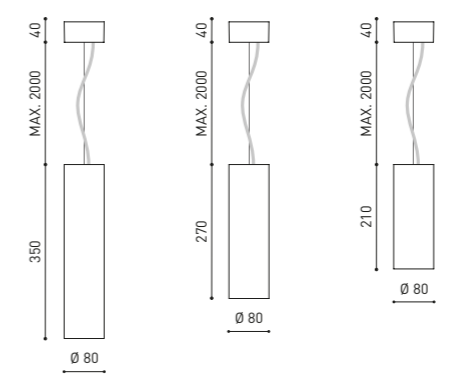

#### Steel Cable Regulator Trimless

A023-00-06- | W | N |

### MAINS TRIMLESS

### STEEL CABLE REGULATOR TRIMLESS

SCOPE 35 SCOPE 27 SCOPE 21 TRIMLESS TOOL D20 X D52mm A478-00-01

COLOUR | WW □ | WG □ | WR □ | NN ■ | NG ■ | W □ | N ■ | MATERIAL | AL | PC | RAL ⓘ » 312

OTHER FINISHING COMBINATIONS PLEASE CONSULT | COLOURS MAY AFFECT THE LIGHTING PARAMETERS