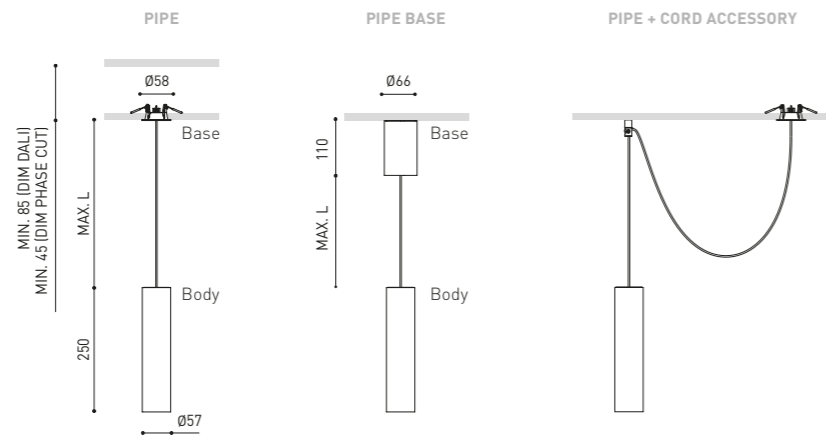

PIPE

MORE INFO >>

OPTIONAL ACCESSORIES

CORD Accessory

0223-00-00- | W | N |

WIRE TRIMLESS Accessory

Coaxial Trimless

A023-00-03- | W | N |

TRIMLESS TOOL D20 X D52mm

A478-00-01

COAXIAL TRIMLESS

	P	CCT	Beam	I	Flux	LOR	
PIPE	A487- - -00- | WT | NT | NTMG |	6W	2700K	18°	500mA	640 lm	89%
	A487- - -01- | WT | NT | NTMG |	6W	3000K	18°	500mA	670 lm	89%
	A487- - -02- | WT | NT | NTMG |	6W	4000K	18°	500mA	720 lm	89%
	A487- - -10- | WT | NT | NTMG | WTW |	6W	2700K	40°	500mA	640 lm	84%
	A487- - -11- | WT | NT | NTMG | WTW |	6W	3000K	40°	500mA	670 lm	84%
	A487- - -12- | WT | NT | NTMG | WTW |	6W	4000K	40°	500mA	720 lm	84%

220 V~ | IP20 | CRI>90 | L90B10 >60.000h

	P	CCT	Beam	I	Flux	LOR	
PIPE Base	A488- - -00- | WT | NT | NTMG |	6W	2700K	18°	500mA	640 lm	89%
	A488- - -01- | WT | NT | NTMG |	6W	3000K	18°	500mA	670 lm	89%
	A488- - -02- | WT | NT | NTMG |	6W	4000K	18°	500mA	720 lm	89%
	A488- - -10- | WT | NT | NTMG | WTW |	6W	2700K	40°	500mA	640 lm	84%
	A488- - -11- | WT | NT | NTMG | WTW |	6W	3000K	40°	500mA	670 lm	84%
	A488- - -12- | WT | NT | NTMG | WTW |	6W	4000K	40°	500mA	720 lm	84%

220 V~ | IP20 | CRI>90 | L90B10 >60.000h

Ⓞ	CORD LENGTH - L
0	2 m
1	3 m
2	5 m

Ⓞ	*OPTIONS
2	DIM DALI
5	DIM Phase Cut

OTHER DIM OPTIONS PLEASE CONSULT

FINISHING	Lamp	Lampshade	Base
WT	WT □ | N ■ | WT □		
NT	NT ■ | N ■ | NT ■		
NTMG	NT ■ | MG ■ | NT ■		
WTW	WT □ | W □ | WT □		

BASE NOT USED WITH WIRE TRIMLESS INSTALLATION.

COLOUR | WT □ | NT ■ | NTMG ■ | WTW □ | W □ | N ■ | MATERIAL | AL | ABS+PC | RAL ⓘ » 312

"THE INVISIBLE BLACK" IS ONLY AVAILABLE FOR WT, NT & NTMG COLOURS

Ⓞ ⓘ » 288

SCOPE

MORE INFO >>

Extended Family
Scope Surface_P.113

	P	CCT	I	Flux	LOR	
SCOPE 35	A261-30-00- | WW | WG | WR | NN | NG |	7W	2700K	200mA	910 lm	89%
	A261-30-01- | WW | WG | WR | NN | NG |	7W	3000K	200mA	940 lm	89%
	A261-30-02- | WW | WG | WR | NN | NG |	7W	4000K	200mA	960 lm	89%
SCOPE 27	A261-20-00- | WW | WG | WR | NN | NG |	7W	2700K	200mA	910 lm	89%
	A261-20-01- | WW | WG | WR | NN | NG |	7W	3000K	200mA	940 lm	89%
	A261-20-02- | WW | WG | WR | NN | NG |	7W	4000K	200mA	960 lm	89%

220 V~ | IP20 | CRI>90 | L90B10 >55.000h

	P	CCT	I	Flux	LOR	
SCOPE 21	A261-10-00- | WW | WG | WR | NN | NG |	7W	2700K	200mA	910 lm	89%
	A261-10-01- | WW | WG | WR | NN | NG |	7W	3000K	200mA	940 lm	89%
	A261-10-02- | WW | WG | WR | NN | NG |	7W	4000K	200mA	960 lm	89%

220 V~ | IP20 | CRI>90 | L90B10 >55.000h

OPTIONAL ACCESSORIES

WIRE TRIMLESS Accessories

FEED

Mains Trimless A023-00-01- | W | N |

FASTENING

Steel Cable Regulator Trimless

A023-00-06- | W | N |