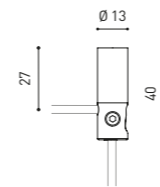

COLOURS MAY AFFECT THE LIGHTING PARAMETERS | OTHER CCT & DIM OPTIONS PLEASE CONSULT

MORE INFO >>

Ø	CORD LENGTH - L
0	2 m
1	3 m
2	5 m

OPTIONAL ACCESSORIES

CORD Accessory

0223-00-00- | N |

TRIMLESS TOOL D20 X D52mm