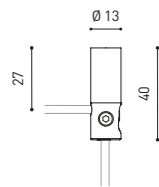

MORE INFO >>

Ø	CORD LENGTH - L
0	2 m
1	3 m
2	5 m

OPTIONAL ACCESSORIES

CORD Accessory

0223-00-00- | N |

TRIMLESS TOOL D20 X D52mm

A478-00-01

DUNE 35 + CORD ACCESSORY

COLOURS MAY AFFECT THE LIGHTING PARAMETERS | OTHER CCT & DIM OPTIONS PLEASE CONSULT

MORE INFO >>

Ø	CORD LENGTH - L
0	2 m
1	3 m
2	5 m

OPTIONAL ACCESSORIES

CORD Accessory

0223-00-00- | N |

TRIMLESS TOOL D20 X D52mm