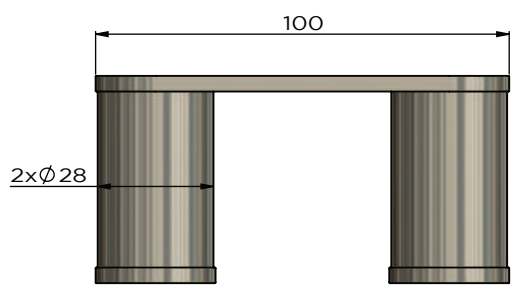

SPECIFICATIONS