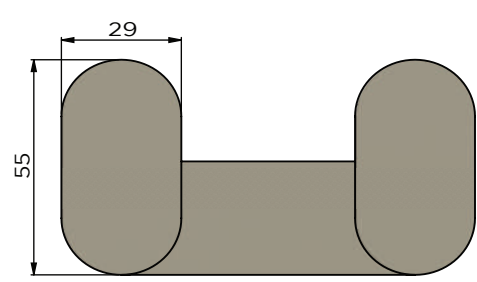

SPECIFICATIONS