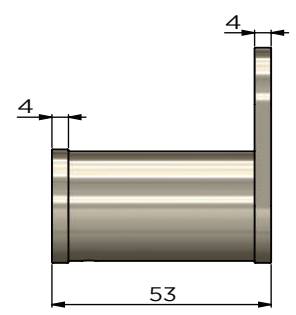

MRRH-2DOON

CURVAÉ DOUBLE ROBE HOOK

meir.®

FEATURES

- Refer to the Meir website for warranty terms & conditions. Stainless steel material.
- See website for the matching Meir colour options.
- Smooth brushed finish.
- Resilient PVD coating.
- The Meir logo may be added in small font size.

SPECIFICATIONS

EXPLODED VIEW

Item No.	Part Name	Qty
1	Dry Wall Plug	2
2	Retaining Plate	1
3	Mounting Bracket	2
4	Screw	4
5	Accessory Body	2
6	Screw	2
7	Wall Plug	2