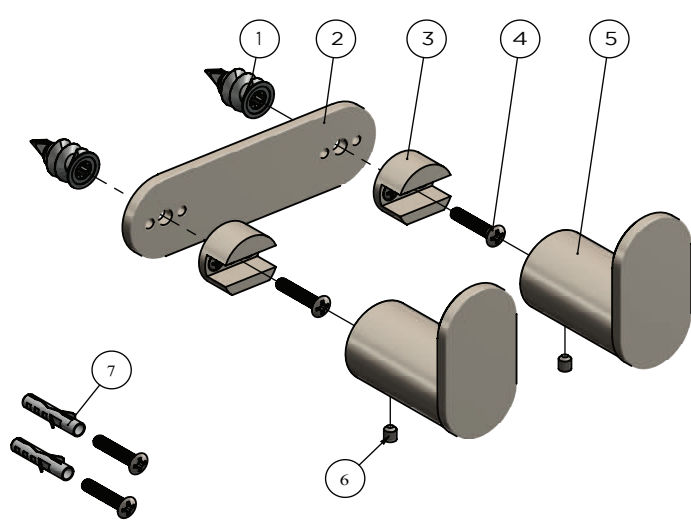

MRRH-2DOON

CURVAÉ DOUBLE ROBE HOOK

meir.®

FEATURES

- Refer to the Meir website for warranty terms & conditions. Stainless steel material.
- See website for the matching Meir colour options.
- Smooth brushed finish.
- Resilient PVD coating.
- The Meir logo may be added in small font size.

CARE

- Do not install using any form of acetone silicones.
- Do not apply physical items (such as tools) directly to the product.
- Never use house-hold abrasive cleaners.
- Clean using a mild washing soap solution.
- Check for any product defects before installation.
- Refer to the Installation Manual for correct installation.

SPECIFICATIONS

EXPLODED VIEW

Item No.	Part Name	Qty
1	Dry Wall Plug	2
2	Retaining Plate	1
3	Mounting Bracket	2
4	Screw	4
5	Accessory Body	2
6	Screw	2
7	Wall Plug	2